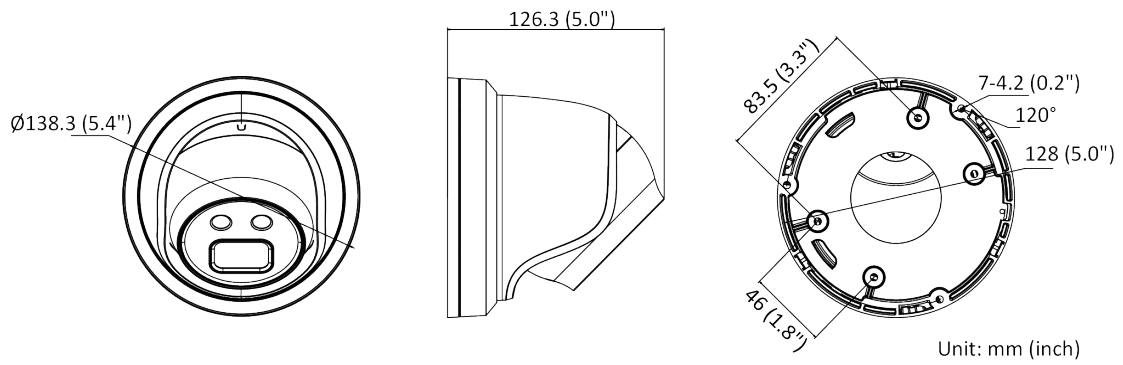

Dimensions