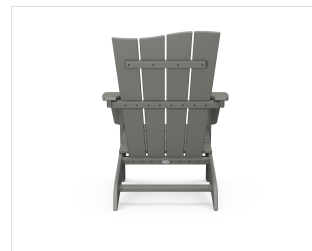

# POLYWOOD®

Sustainable Outdoor Furniture

CLIMATETUFF™  
MATERIALS

COLORSTAY™  
TECHNOLOGY

MADE IN  
THE USA

CONSCIOUSLY  
CRAFTED

## The Wave Chair Left

**BRAND** | POLYWOOD®

**COLLECTION** | Wave

**SKU** | OCA22

### SPECIFICATIONS

Weight	39.25 lbs
Width	30.16"
Height	35.0"
Depth	33.25"
Arm Height	22.0"
Seat Width	20.5"
Seat Depth	16.75"
Seat Height	14.25"