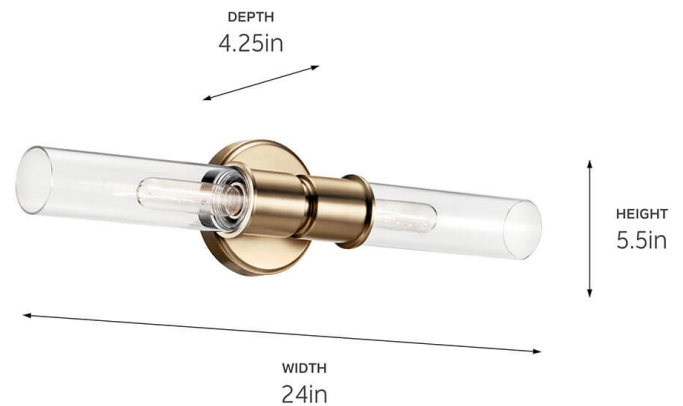

SPECIFICATIONS

Certifications/Qualifications

ADA Compliant	No
Prop65	Yes
Location Rating	Damp kichler.com/warranty

Dimensions

Height	24"
Width	5.5"
Height From Center Of Wall Opening (Spec Sheet)	2.75"
Depth	4.25"
Weight	3.76 LBS
Canopy Width	5.5"
Canopy Depth	1"

Mounting/Installation

Interior/Exterior	Interior Product
Mounting Weight	1.5 LBS
Install Glass Up Or Down	Both
Lead Wire Length	6
Wire Connectors	Wire Nuts

FIXTURE ATTRIBUTES

Housing/Glass

Primary Material	Steel
Shade Included	No
Shade Dimensions	2.75 DIA

Product/Ordering Information

Sku	52654CPZ
Finish	Champagne Bronze™
UPC	783927044783

Finishes

-  Black
-  Brushed Nickel
-  Champagne Bronze™
-  Polished Nickel

ALSO IN THIS FAMILY

52653BK

52653CPZ

52653NI