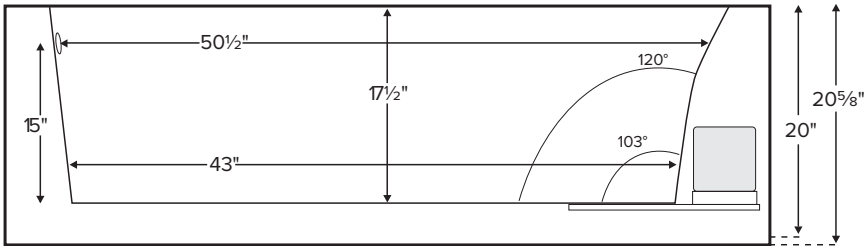

Cameron 1

Features integral skirting and tile flange.

MODEL 151		
60" x 32" x 20.625"		
ALCOVE 85 gal to overflow		
Acrylic CXL®		DoloMatte®
105 lbs / 48 kg	<SOAKER>	118 lbs / 54 kg
130 lbs / 59 kg	<PLUMBED>	143 lbs / 65 kg
Filling this tub to the maximum may require an above average size or dedicated water heater.		

Requires use of a wall-mounted tub filler.
Numbered areas on tub deck represent possible locations to install cleaning systems stub-out under the tub deck.

Shown with Air Massage and Ultra Whirlpool Package.