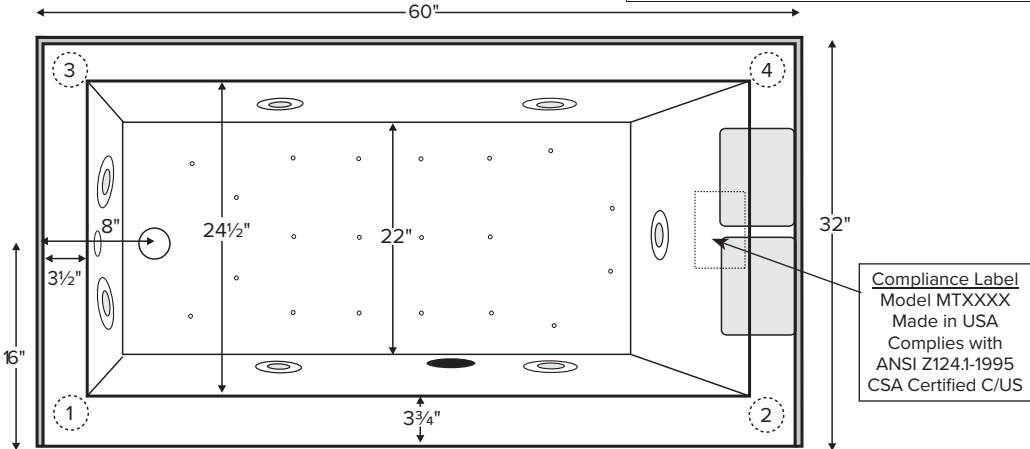

Cameron 1

Features integral skirting and tile flange.

MODEL 151		
60" x 32" x 20.625"		
ALCOVE 85 gal to overflow		
Acrylic CXL®		DoloMatte®
105 lbs / 48 kg	<SOAKER>	118 lbs / 54 kg
130 lbs / 59 kg	<PLUMBED>	143 lbs / 65 kg
Filling this tub to the maximum may require an above average size or dedicated water heater.		

Requires use of a wall-mounted tub filler.
Numbered areas on tub deck represent possible locations to install cleaning systems stub-out under the tub deck.

Shown with Air Massage and Ultra Whirlpool Package.

IMPORTANT ORDERING & INSTALLATION INFORMATION

- Before ordering or installing, please consider future access to equipment.
- Must specify left- or right-hand drain when ordering.
- Non-removable skirt provides no access to equipment. Must have end-access for servicing.
- Radiance placed on airbath floor will affect placement of air jets.
- **Use proper bedding compound to fully level and support the tub.**
- Tubs equipped with an air system include a factory-installed pre-leveled foam base, negating the use of bedding compound when installed on a flat level subfloor.
- System components may extend beyond the perimeter of deck.
- Advise MTI when planning to use a glass enclosure. Relocation of controls may be necessary.
- Suction and control locations may vary.
- All tubs are compliant with ASTM C 1028-07 coefficient of friction. DoloMatte meets ANSI A137.1/A326.3 coefficient of friction and AS HB198:2014 slip tests.