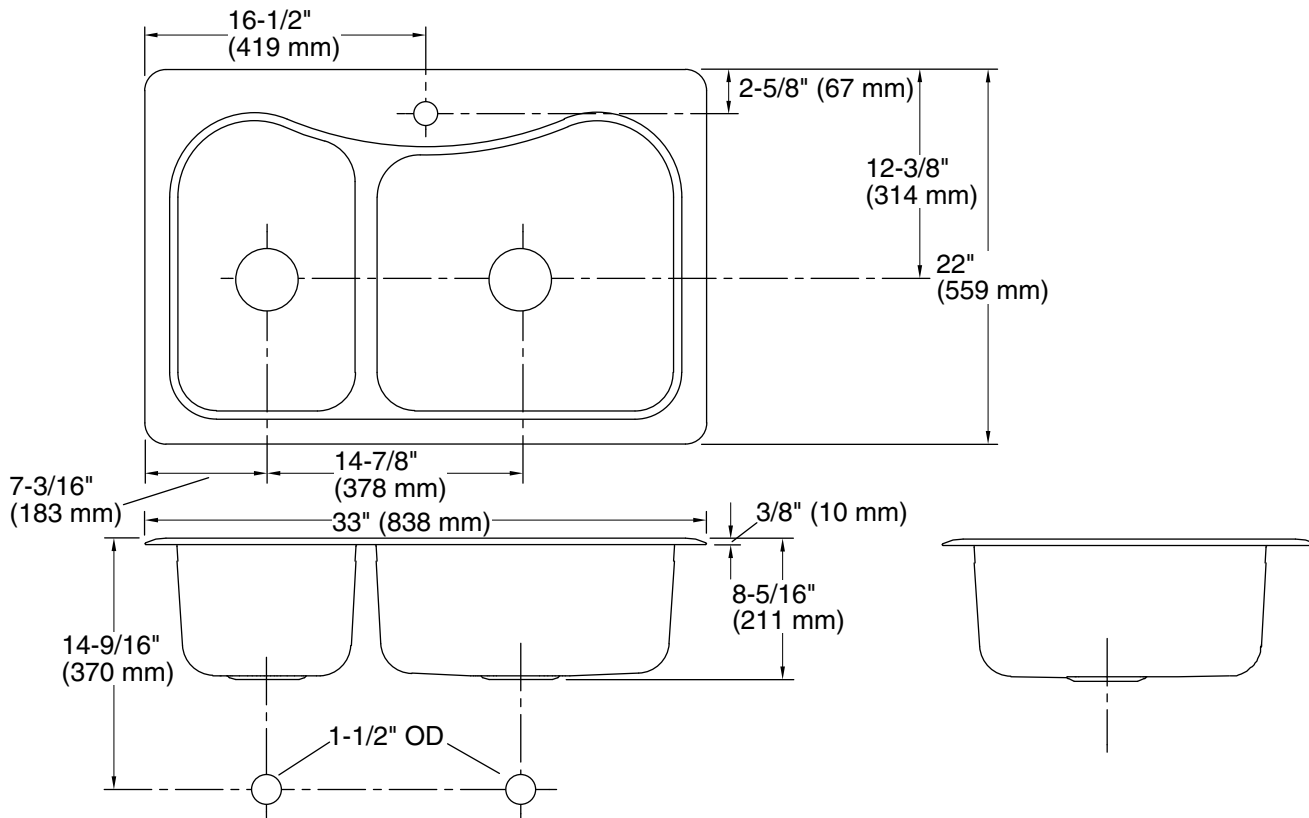

Staccato™

33" top-mount double-bowl kitchen sink
K-3361-1

Features

- 36" minimum base cabinet width
- Large/medium bowls
- 8" (203 mm) depth
- Single faucet hole
- Includes installation hardware
- Includes hardwood cutting board

9-5-2025 21:57 - US/CA

THE BOLD LOOK
OF **KOHLER**®

Technical Information

All product dimensions are nominal.

Basin configuration: Large Bowl on Right

Cutout: Top-mount, 32-1/2" x 21-1/2" (826 mm x 546 mm) with 1" (25 mm) radius corners

Center(s): 8" (203 mm)

Min. base cabinet width: 36" (914 mm)

Bowl area (Left): Length: 17-1/16" (433 mm)
Width: 10-7/16" (265 mm)
Bowl depth: 8" (203 mm)

Bowl area (Right): Length: 17-7/16" (443 mm)
Width: 17-1/16" (433 mm)
Bowl depth: 8" (203 mm)

Number of deck holes: 1

Faucet hole(s): 1-7/16" (37 mm)

Drain hole: 3-5/8" (92 mm)

Notes

Install this product according to the installation instructions.