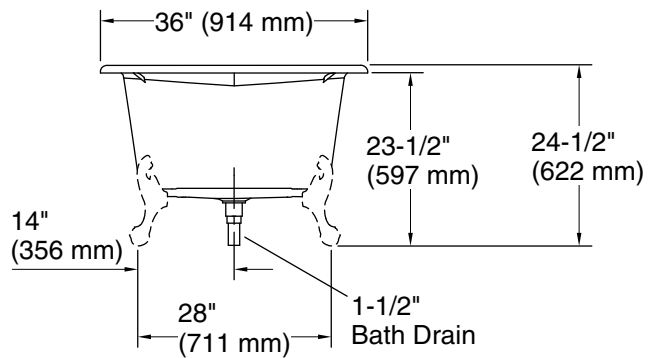

### Technical Information

All product dimensions are nominal.

Drain location:	Reversible
Basin area, bottom:	47-1/2" x 25" (1207 mm x 635 mm)
Basin area, top:	55" x 29" (1397 mm x 737 mm)
Weight:	350 lbs (158.8 kg)
Minimum floor load:	57 lbs/ft <sup>2</sup> (278.3 kg/m <sup>2</sup> )
Water depth:	12-5/8" (321 mm)
Water capacity:	64 gal (242.3 L)