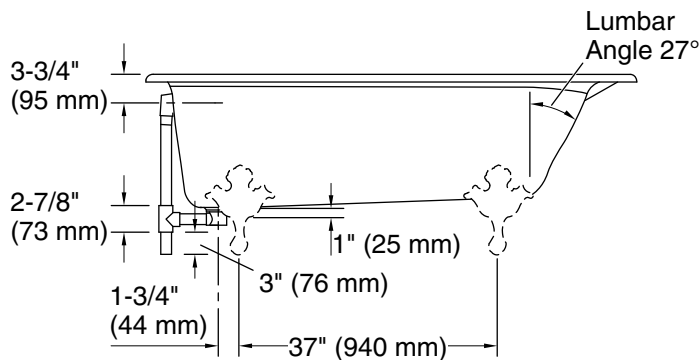

### Technical Information

All product dimensions are nominal.

Drain location:	Reversible
Basin area, bottom:	47-1/2" x 25" (1207 mm x 635 mm)
Basin area, top:	55" x 29" (1397 mm x 737 mm)
Weight:	350 lbs (158.8 kg)
Minimum floor load:	57 lbs/ft <sup>2</sup> (278.3 kg/m <sup>2</sup> )
Water depth:	12-5/8" (321 mm)
Water capacity:	64 gal (242.3 L)