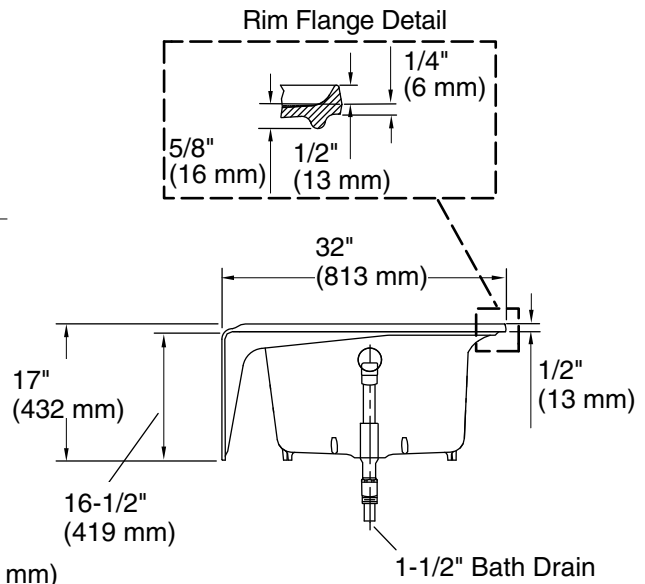

Features

- Clean lines and streamlined style add contemporary appeal to any bathroom
- 16-1/2" apron height for easy entry and exit
- Standard size simplifies installation in remodels
- Safeguard® slip-resistant surface provides excellent traction underfoot
- Wide ledges for extra storage space

ASME A112.19.1/CSA B45.2
ASTM F462
ADA
ICC/ANSI A117.1

KOHLER® Enameled Cast Iron Bath and Shower Base Lifetime Limited Warranty

See website for detailed warranty information.

Available Colors/Finishes

Color tiles intended for reference only.

Color	Code	Description
-------	------	-------------

	0	White
	96	Biscuit

No change in measurement if connected with drain illustrated. (K-7259)

Technical Information

All product dimensions are nominal.

Drain location:	Right
Basin area, bottom:	50-3/4" x 20-5/16" (1289 mm x 516 mm)
Basin area, top:	58-7/16" x 22-5/8" (1484 mm x 575 mm)
Weight:	400 lbs (181.4 kg)
Minimum floor load:	57 lbs/ft ² (278.3 kg/m ²)
Water depth:	11-11/16" (297 mm)
Water capacity:	49 gal (185.5 L)
Minimum flat for door:	2-9/16" (65 mm)

Notes

Measure your actual product for rough-in details.

Install this product according to the installation instructions.

The hot water supply should be 70% of the capacity of the bath or greater. Installations will vary.