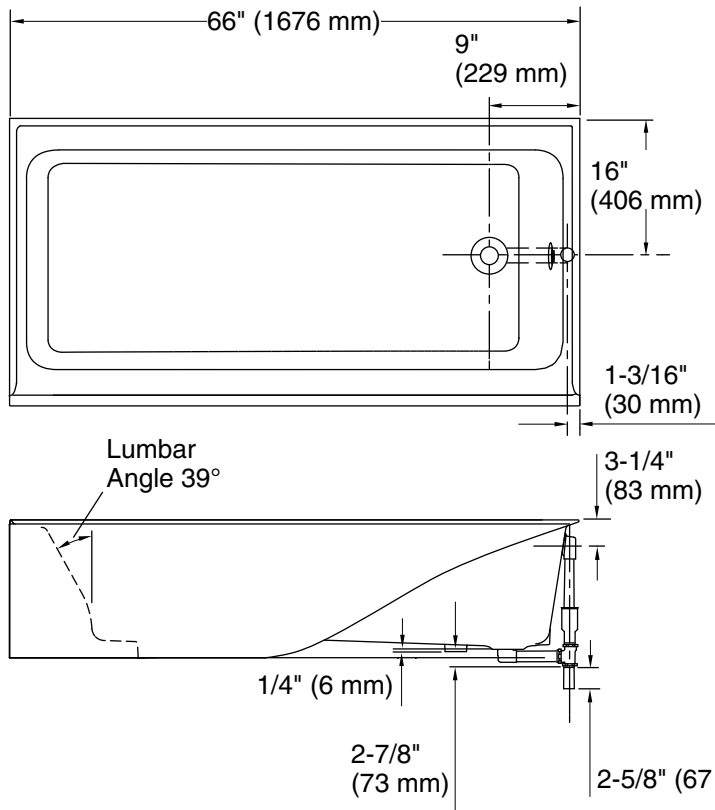

Features

- Clean lines and streamlined style add contemporary appeal to any bathroom
- 16-1/2" apron height for easy entry and exit
- Standard size simplifies installation in remodels
- Safeguard® slip-resistant surface provides excellent traction underfoot
- Wide ledges for extra storage space

Color	Code	Description
-------	------	-------------

	0	White
	96	Biscuit

No change in measurement if connected with drain illustrated. (K-7259)

Technical Information

All product dimensions are nominal.

Drain location:	Right
Basin area, bottom:	50-3/4" x 20-5/16" (1289 mm x 516 mm)
Basin area, top:	58-7/16" x 22-5/8" (1484 mm x 575 mm)
Weight:	400 lbs (181.4 kg)
Minimum floor load:	57 lbs/ft ² (278.3 kg/m ²)
Water depth:	11-11/16" (297 mm)
Water capacity:	49 gal (185.5 L)
Minimum flat for door:	2-9/16" (65 mm)

Notes

Measure your actual product for rough-in details.

Install this product according to the installation instructions.

The hot water supply should be 70% of the capacity of the bath or greater. Installations will vary.