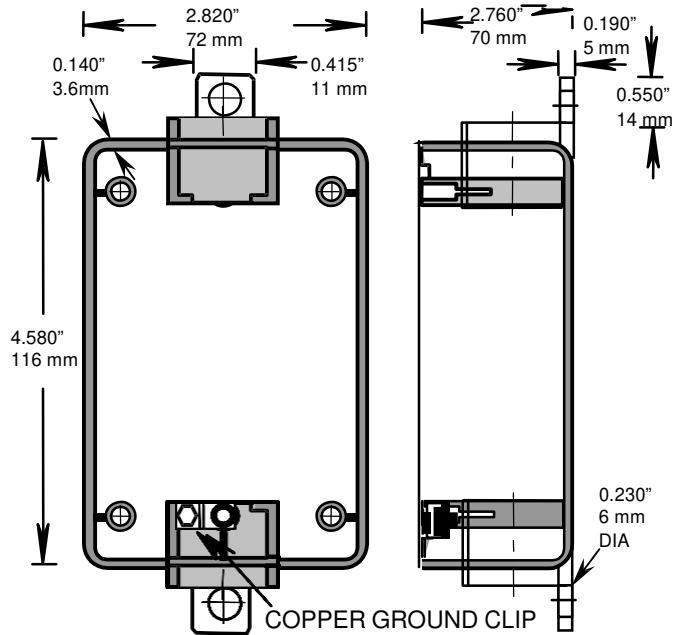

**RIGID PVC CONDUIT FITTINGS**

**FDC101520 SINGLE GANG DEEP BOXES,  
077291**

**ISSUE DATE:  
DATE D'EMISSION: 2003 01 15**

**SUPERCEDES:  
REPLACE: 2002 09 30**

2

**COMPONENTS**

| DESCRIPTION                           | PART NUMBER | SIZE         | QUANTITY |
|---------------------------------------|-------------|--------------|----------|
| REGULAR INSERT                        | 072537      | 6-32         | 5        |
| COLLAR INSERT                         | 072536      | 6-32         | 1        |
| REDUCER BUSHINGS                      | 097554      | 3/4 X 1/2    | 2        |
| REDUCER BUSHINGS                      | 097979      | 1X 3/4       | 2        |
| SCREW (HEXHEAD COMB) WITH GROUND CLIP | 072512      | 10-32 X 5/16 | 1        |