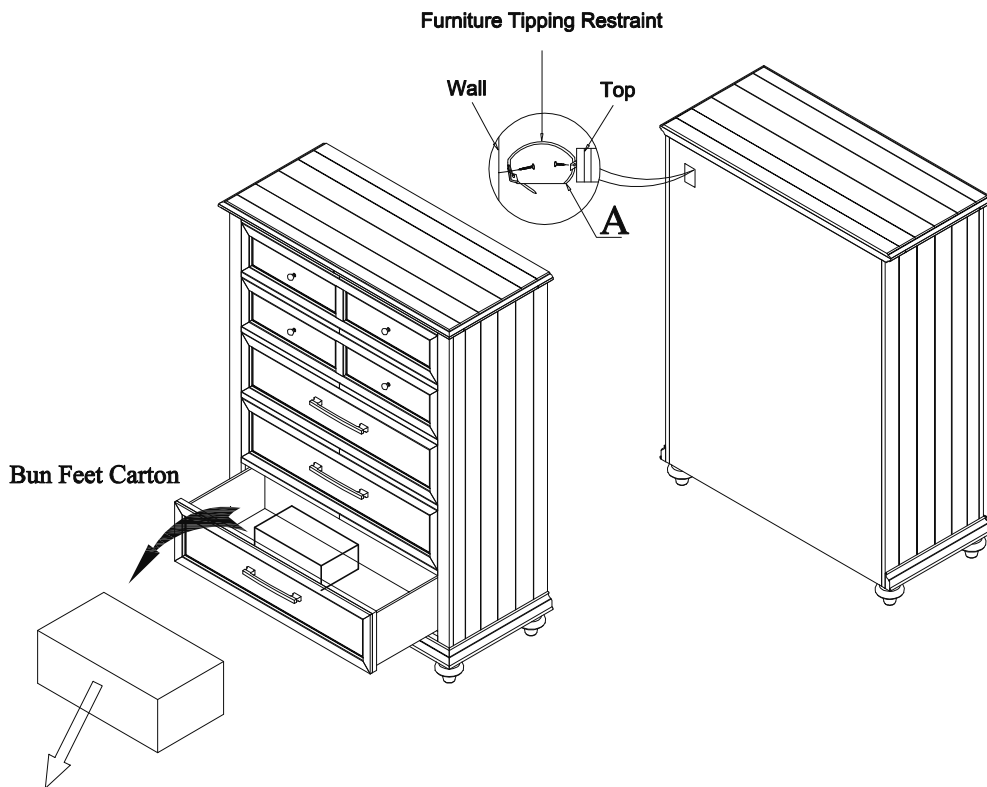

ITEM: 1689BR-9 CHEST

Thank you for purchasing this quality product. Be sure to check all packing material carefully for small parts which may have come loose inside the carton during shipment. Identify and count all parts and compare with the Parts List below.

MADE IN VIETNAM

PARTS LIST

NO.	DRAWING	QTY	DESCRIPTION
1		4	BUN FEET

A	FURNITURE TIPPING RESTRAINT			
Strap	Anchor	Brackets	Screw (Ø8x1")	Screw (Ø8x5/8")
1pc	1pc	2pcs	1pc	1pc