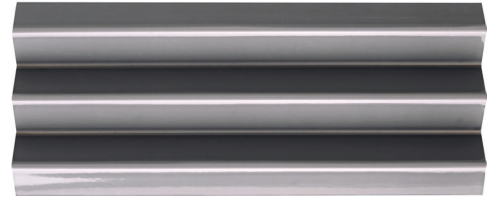

Shutters™ is a visually dynamic masterpiece. This striking tile plays with space, color and shadow creating a mesmerizing Mona Lisa effect. Depending on your perspective, the decos shift color, transforming the look entirely. With a bold fusion of form, dimension and hand-painted artistry, Shutters™ redefines surface design, offering a one-of-a-kind experience that evolves with every step.

SHUTTERS™

*Extruded Porcelain*

WALL RESIDENTIAL COMMERCIAL INDOOR OUTDOOR POOL

Sky

Beige

Iron

Green

Clay

Aqua (Hand Painted, Two-Tone)

Desert (Hand Painted, Two-Tone)

Hills (Hand Painted, Two-Tone)

Sizes					
	5" x 12" 4.92" x 11.81"				
Thickness	9-30mm				
Grout Joint Recommendation	Check Website				
Testing	Breaking Strength C648	Chemical Resistance C650	Water Absorption C373	Scratch Hardness MOHS	Shade Variation Rating
Results*	≥275 lbf	Resistant	≤0.5%	5	V1