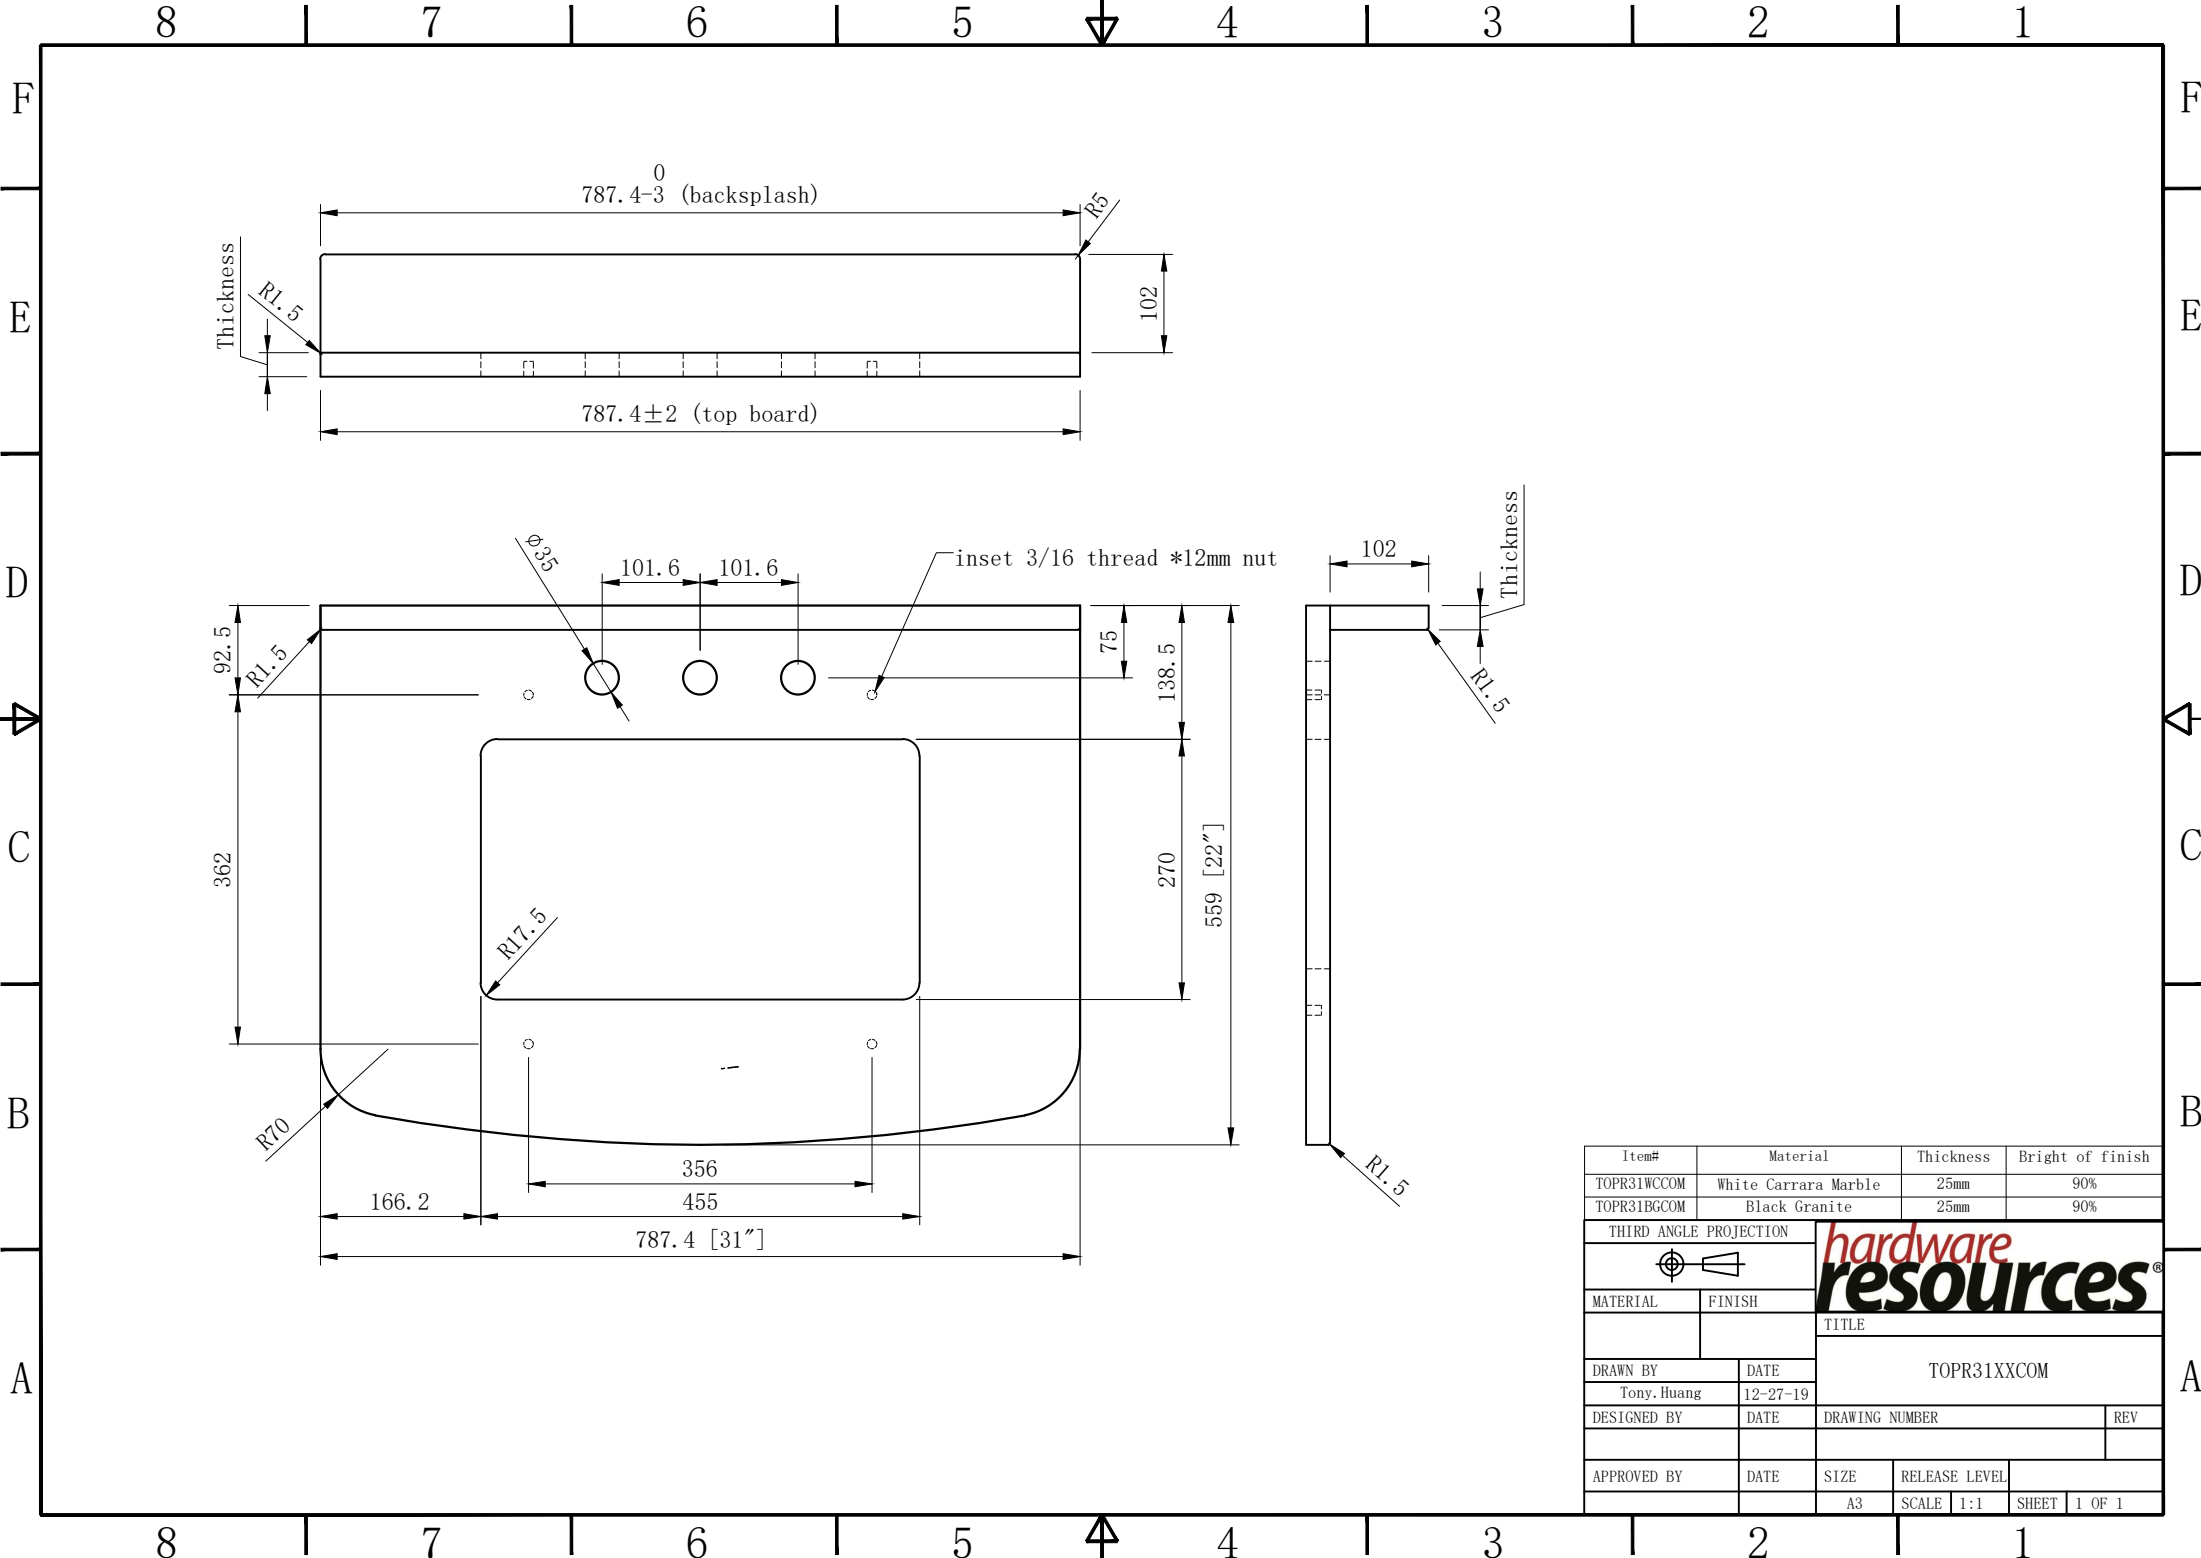

Item#	Material	Thickness	Bright of finish
TOPO31WCCOM	White Carrara Marble	25mm	90%
TOPO31BGCOM	Black Granite	25mm	90%

THIRD ANGLE PROJECTION			
MATERIAL	FINISH		
		TOPO31XXCOM	
DRAWN BY	DATE	DRAWING NUMBER	REV
Tony.Huang	12-27-19		
APPROVED BY	DATE	SIZE	RELEASE LEVEL
		A3	SCALE 1:1 SHEET 1 OF 1

Item#	Material	Thickness	Bright of finish
TOPR31WCCOM	White Carrara Marble	25mm	90%
TOPR31BCCOM	Black Granite	25mm	90%

THIRD ANGLE PROJECTION			
MATERIAL	FINISH		
		TOPR31XXCOM	
DRAWN BY	DATE	DRAWING NUMBER	REV
Tony. Huang	12-27-19		
APPROVED BY	DATE	SIZE	RELEASE LEVEL
		A3	SCALE 1:1
		SHEET	1 OF 1