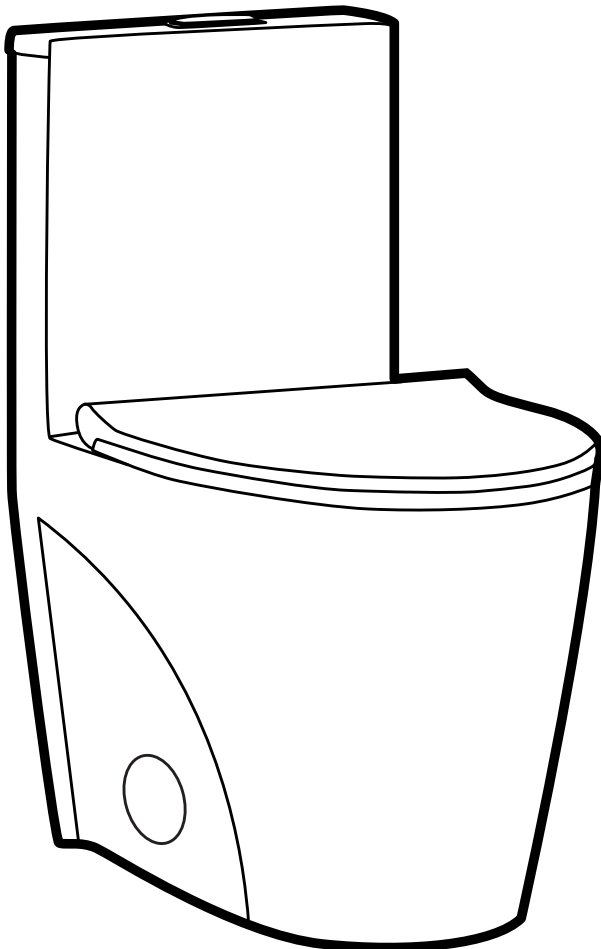

One-Piece Toilet

FEATURES:

- One-piece, seamless, easy-to-clean design
- Glazed ceramic, skirted trapway
- Elongated bowl
- 16" bowl height
- Dual, Vortex™ flush 1.1/1.6 GPF
- Quick-release, soft-close seat

INCLUDED PARTS:

- Toilet
- Installation Hardware

INSTALLATION:

Floor mount
Standard 12" rough-in

SPECIFICATIONS:

N.W: 108 lb.
D: 27" x W: 15.5" x H: 31.5"

COLORS & FINISHES:

	White
	Matte Black
	Matte White
	Bisque

Smart Seat Bidet

FEATURES:

- Sleek, elongated design
- Remote control
- Rear wash and bidet functions
- Adjustable water and seat temperature
- Drying function
- Night light
- Range of static water pressure 0.05-0.8 Mpa

SPECIFICATIONS:

N.W: 15.5 lb.
D: 20.5" x W: 15.5" x H: 5"

COLORS & FINISHES: