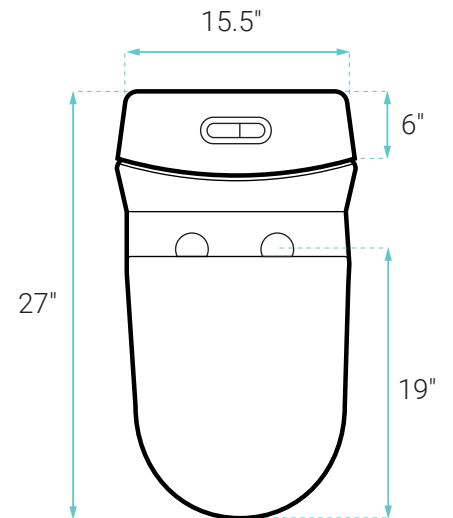

One-Piece Toilet

FEATURES:

- One-piece, seamless, easy-to-clean design
- Glazed ceramic, skirted trapway
- Elongated bowl
- 16" bowl height
- Dual, Vortex™ flush 1.1/1.6 GPF
- Quick-release, soft-close seat

INCLUDED PARTS:

- Toilet
- Installation Hardware

INSTALLATION:

Floor mount
Standard 12" rough-in

SPECIFICATIONS:

N.W: 108 lb.
D: 27" x W: 15.5" x H: 31.5"

COLORS & FINISHES:

	White
	Matte Black
	Matte White
	Bisque

Smart Seat Bidet

FEATURES:

- Sleek, elongated design
- Remote control
- Rear wash and bidet functions
- Adjustable water and seat temperature
- Drying function
- Night light
- Range of static water pressure 0.05-0.8 Mpa

SPECIFICATIONS:

N.W: 15.5 lb.
D: 20.5" x W: 15.5" x H: 5"

COLORS & FINISHES: