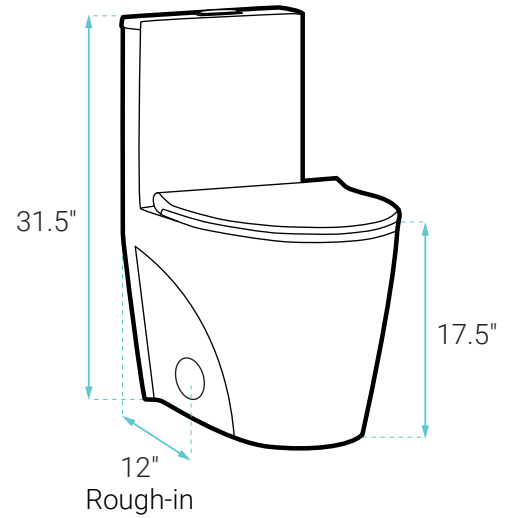

One-Piece Toilet

FEATURES:

- One-piece, seamless, easy-to-clean design
- Glazed ceramic, skirted trapway
- Elongated bowl
- 16" bowl height
- Dual, Vortex™ flush 1.1/1.6 GPF
- Quick-release, soft-close seat

INCLUDED PARTS:

- Toilet
- Installation Hardware

INSTALLATION:

Floor mount
Standard 12" rough-in

SPECIFICATIONS:

N.W: 108 lb.
D: 27" x W: 15.5" x H: 31.5"

COLORS & FINISHES:

	White
	Matte Black
	Matte White
	Bisque

Smart Seat Bidet

FEATURES:

- Sleek, elongated design
- Remote control
- Rear wash and bidet functions
- Adjustable water and seat temperature
- Drying function
- Night light
- Range of static water pressure 0.05-0.8 Mpa

SPECIFICATIONS:

N.W: 15.5 lb.
D: 20.5" x W: 15.5" x H: 5"

COLORS & FINISHES: