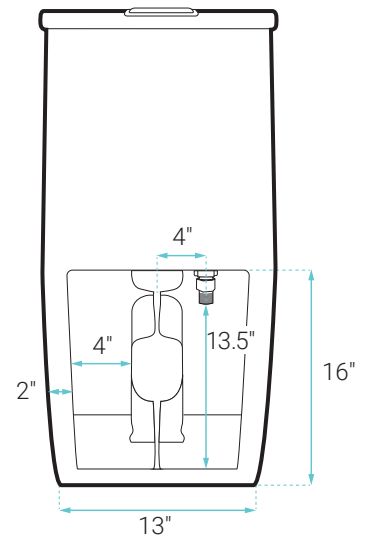

One-Piece Toilet

FEATURES:

- One-piece, seamless, easy-to-clean design
- Glazed ceramic, skirted trapway
- Elongated bowl
- 16" bowl height
- Dual, Vortex™ flush 1.1/1.6 GPF
- Quick-release, soft-close seat

INCLUDED PARTS:

- Toilet
- Installation Hardware

INSTALLATION:

Floor mount
Standard 12" rough-in

SPECIFICATIONS:

N.W: 108 lb.
D: 27" x W: 15.5" x H: 31.5"

COLORS & FINISHES:

	White
	Matte Black
	Matte White
	Bisque

SPECIFICATIONS:

N.W: 15.5 lb.
D: 20.5" x W: 15.5" x H: 5"

COLORS & FINISHES: