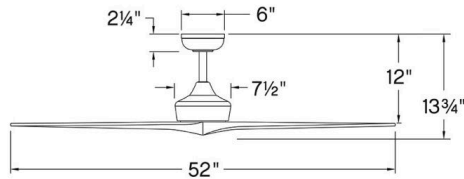

CHISEL

903752FBB-NDD

CHISEL 52" SMART FAN

DETAILS	
FAN FINISH:	Matte Black
BLADE COUNT:	3
SLOPE DEGREE:	20

DIMENSIONS	
WIDTH:	52"
HEIGHT:	13.5"

LIGHT SOURCE	
VOLTAGE:	120v

MOUNTING	
CANOPY:	6" Dia.
LEAD WIRE:	1 X 76"

SHIPPING	
CARTON LENGTH:	33.4
CARTON WIDTH:	16
CARTON HEIGHT:	10.1

Built with a sleek, carefully crafted design, Chisel redefines dramatic style. Sturdy wood blades are available in a variety of sophisticated finishes to complement modern interiors and outdoor settings. Damp rated. Equipped with a 6-speed DC motor that is WiFi enabled and ready to connect right out of the box. Operated by the HIRO control or WiFi compatible with the Hinkley App.