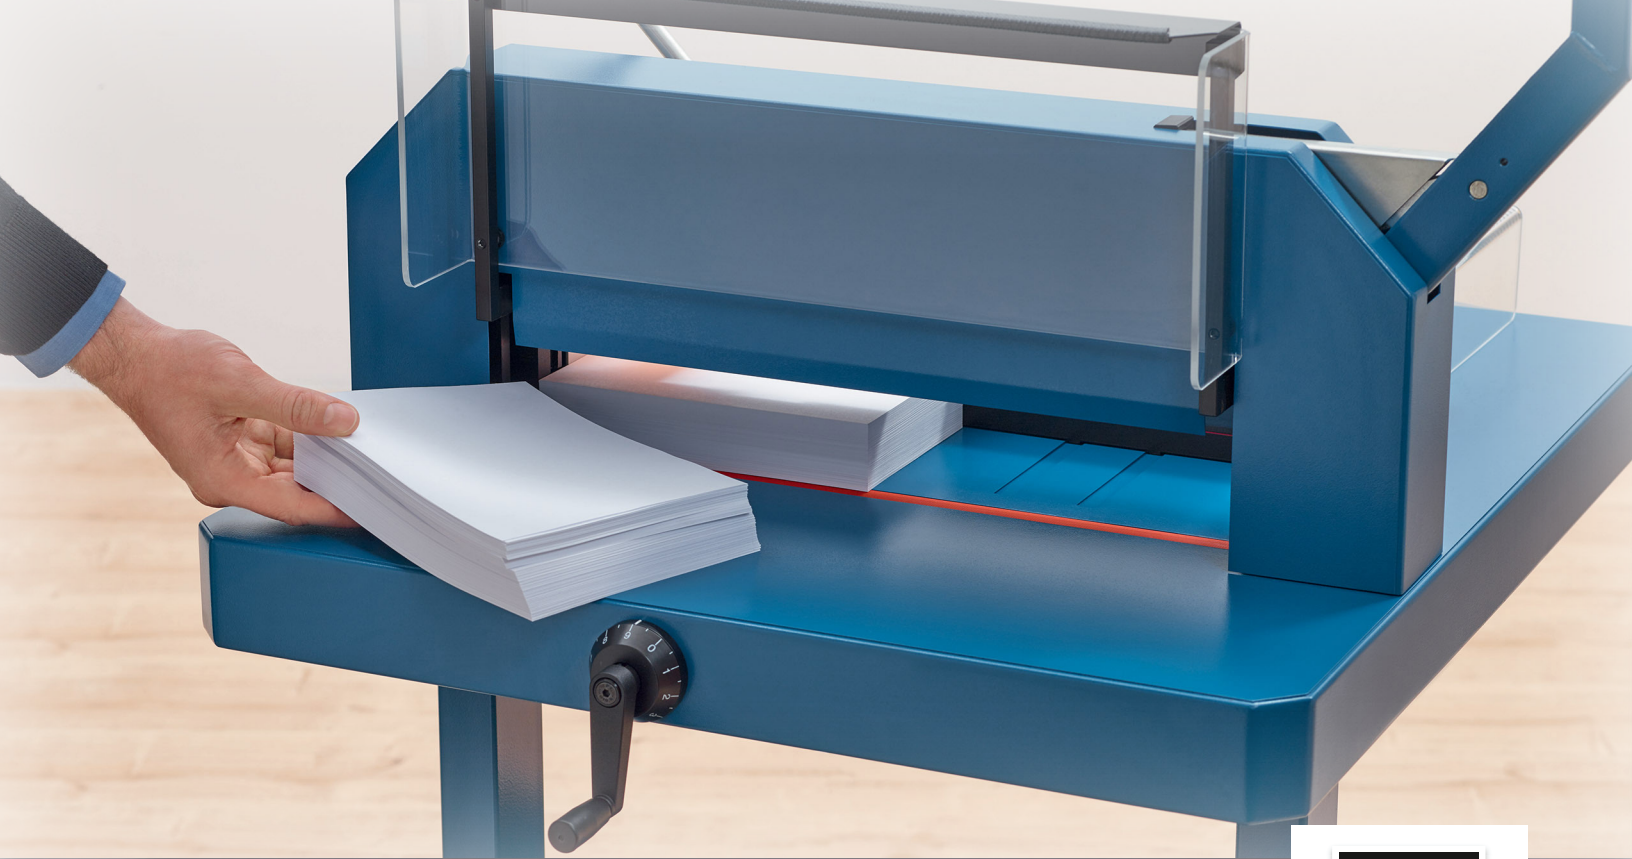

2025

Product Guide

Why Choose Dahle?

Trusted Since 1930-

For 95 years Dahle's been recognized for innovative office products and equipment. Founded in 1930, Wilhelm Dahle first began producing steel cutting discs for pencil sharpeners. Since then, Dahle's reputation for superior products and customer satisfaction has expanded worldwide.

PRECISION

Each product is engineered in Germany to ensure the highest performance. Whether you're trimming a photo, shredding a document, or sharpening a pencil, you're guaranteed to produce superior results.

QUALITY

All Dahle and Novus products are rigorously tested to ensure customer satisfaction, and guarantee many years of trouble-free operation.

Trimmers + Cutters

Whether you're trimming a single sheet of paper or a stack of 700, Dahle cutters provide the results you desire. Our precision blades are self-sharpening and capable of shaving the tiniest sliver from the edge of your paper. These results are achieved from over 95 years of cutting and sharpening experience.