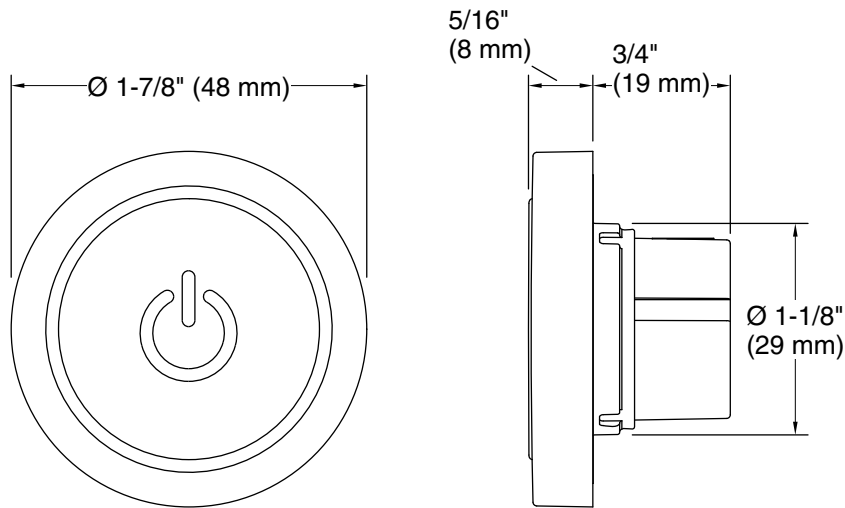

## Installation

- Wall-mount
- Intended for outside of showering space

## Technical Information

All product dimensions are nominal.