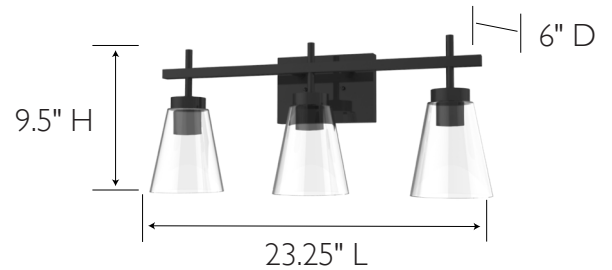

Khari 3-Light Vanity Light Matte Black

SPECIFICATIONS

MOUNTING:	Wall Mount	LED BRIGHTNESS (LUMENS):	N/A
SLOPED CEILING ADAPTABLE:	N/A	LED COLOR CORRELATED TEMPERATURE (CCT):	N/A
LAMP TYPE 1:	Medium Base Bulb	LED COLOR RENDERING INDEX (CRI):	N/A
BULB INCLUDED:	No	LED EFFICACY:	N/A
WATTS PER BULB:	N/A	LED AVERAGE RATED LIFE:	N/A
TOTAL WATTAGE:	N/A	ENERGY EFFICIENT:	N/A
DIMMABLE:	Yes	LIGHTING AMPS:	N/A
MATERIAL CONSTRUCTION:	Steel & Glass	VOLTAGE:	120V
ASSEMBLED DIMENSIONS:	9.5" H x 23.25" L x 6" D		
WEIGHT:	5.37 lbs.		
BACKPLATE DIMENSIONS:	4.75" H x 7.13" L x .75" D		
CANOPY/PLATE DIMENSIONS:	N/A		
GLASS/SHADE DIMENSIONS:	5.5" H x 5" Diameter		
GLASS/SHADE MATERIAL:	Glass		
GLASS/SHADE TYPE:	Clear		
GLASS/SHADE COLOR:	N/A		