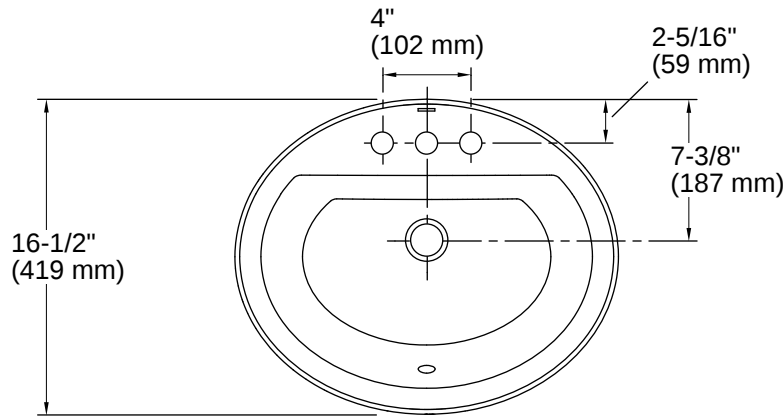

Installation

- Drop-in

Installation Notes

Install this product according to the installation instructions.

Spout must be 5" (12.7 cm) long (min) for adequate clearance into the lavatory when installed with the centerline as shown.

NOTICE: Countertop manufacturer or cutter must use the cut-out template provided with the product, or a current one provided by Kohler Co. (call 1-800-4-KOHLER). Kohler Co. is not responsible for cutout errors when the incorrect cut-out template is used.

Product dimensions are nominal and may vary per ASME A112.19.2 tolerances.

ADA, OBC, CSA B651 compliant when installed to the specific requirements of these regulations.