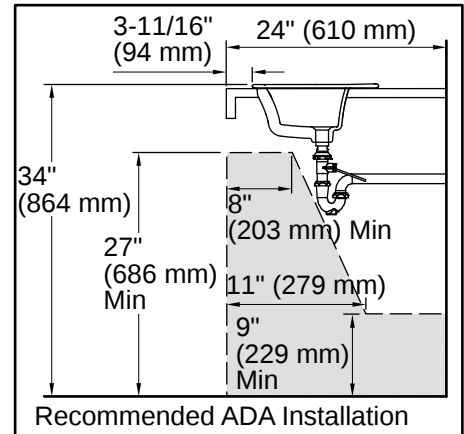

Installation

- Drop-in

Installation Notes

Install this product according to the installation instructions.

Spout must be 5" (12.7 cm) long (min) for adequate clearance into the lavatory when installed with the centerline as shown.

NOTICE: Countertop manufacturer or cutter must use the cut-out template provided with the product, or a current one provided by Kohler Co. (call 1-800-4-KOHLER). Kohler Co. is not responsible for cutout errors when the incorrect cut-out template is used.

Product dimensions are nominal and may vary per ASME A112.19.2 tolerances.

ADA, OBC, CSA B651 compliant when installed to the specific requirements of these regulations.