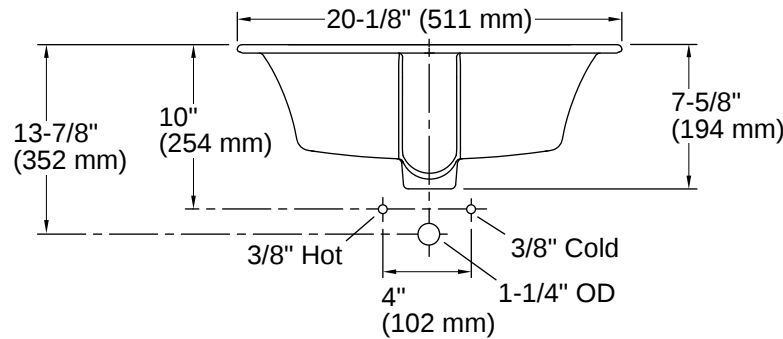

Installation

- Drop-in

Installation Notes

Install this product according to the installation instructions.

Spout must be 5" (12.7 cm) long (min) for adequate clearance into the lavatory when installed with the centerline as shown.

NOTICE: Countertop manufacturer or cutter must use the cut-out template provided with the product, or a current one provided by Kohler Co. (call 1-800-4-KOHLER). Kohler Co. is not responsible for cutout errors when the incorrect cut-out template is used.

Product dimensions are nominal and may vary per ASME A112.19.2 tolerances.

ADA, OBC, CSA B651 compliant when installed to the specific requirements of these regulations.