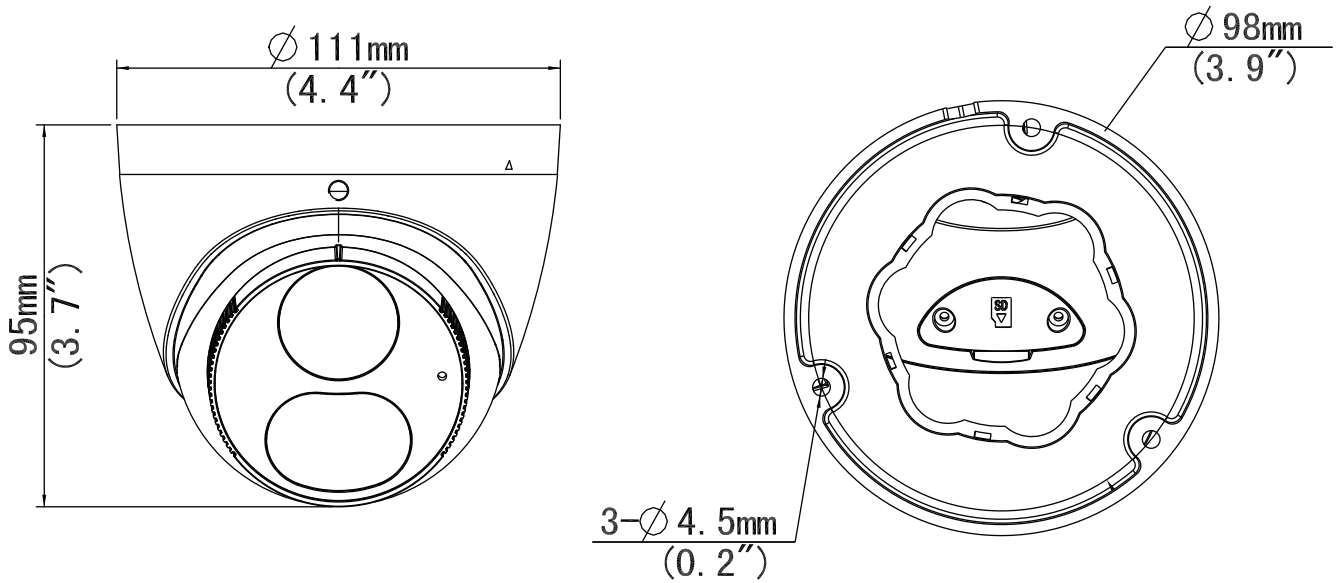

## Specifications

IP5T-NL					
Camera					
Sensor	1/2.7", 5.0 megapixel, progressive scan, CMOS				
Lens	2.8mm@F1.0				
DORI Distance	Lens (mm)	Detect (m)	Observe (m)	Recognize (m)	Identify (m)
	2.8	63.0	25.2	12.6	6.3
Angle of view(H)	102.0°				
Angle of View (V)	53.4°				
Angle of View (O)	121.0°				
Adjustment angle	Pan: 3° ~ 360°		Tilt: 0° ~ 80°		Rotate: 3° ~ 360°
Shutter	Auto/Manual, 1 ~ 1/100000s				
Minimum Illumination	Colour: 0.001Lux (F1.0, AGC ON)				
S/N	>56dB				
Defog	Digital Defog				
WDR	120dB				
LEDs Number	2				
LED Distance	Up to 30m (98ft)				
Video					
Video Compression	Ultra265, H.265, H.264, MJPEG				
H.264 code profile	Baseline profile, Main profile, High profile				
Frame Rate	Main Stream: 5MP (2880*1620), Max 25fps; 4MP (2560*1440), Max 25fps; 3MP (2304*1296), Max 25fps; 2MP (1920*1080), Max 30fps; Sub Stream: 720P (1280*720), Max 30fps; D1 (720*576), Max 30fps; 640*360, Max 30fps; 2CIF (704*288), Max 30fps; CIF (352*288), Max 30fps; Third Stream: D1 (720*576), Max 30fps; 640*360, Max 30fps; 2CIF (704*288), Max 30fps; CIF (352*288), Max 30fps;				
Video Bit Rate	128 Kbps~16 Mbps				
9:16 Corridor Mode	Supported				
OSD	Up to 8 OSDs				
Privacy Mask	Up to 4 areas				
ROI	Up to 8 areas				
Image					
White Balance	Auto/Outdoor/Fine Tune/Sodium Lamp/Locked/Auto2				
Digital noise reduction	2D/3D DNR				
Smart Illumination	Support				
Flip	Normal/Vertical/Horizontal/180°/90°Clockwise/90°Anti-clockwise				
Dewarping	Support				
HLC	Support				
BLC	Support				
Audio					
Audio Compression	G.711				
Suppression	Supported				

## Dimensions