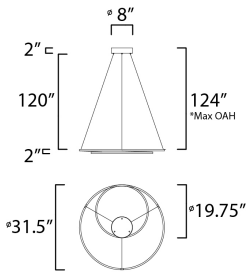

**FINISHES OPTION**

-  Black (BK)
-  Matte Silver (MS)

**MATERIAL**

Aluminum, Acrylic, Steel

**RATINGS**

cETLus  
Dry Location

**ADDITIONAL**

RATED LIFE 50000 Hours  
OPERATING TEMPERATURE:  
-20°C (-4°F), 40°C (104°F)

PHOTOMETRIC: Report Found Online

**MEASUREMENTS**

- DIMENSION : 31.5" L x 31.5" W x 2" H
- MAX OAH : 124" OAH
- CANOPY : 8" W x 2" H x 8" L
- HANGING WEIGHT : 6.2 lb

**LAMPING**

- INPUT VOLTAGE : 120V
- LUMENS : 6,860 Rated (5,880 Del.)
- BULB : 1 x 98W LED PCB Integrated , 98W Total
- BULB INCLUDED : (Integrated)
- DIMMABLE : ELV or Triac CL
- CRI : 80 CRI
- COLOR\_TEMP : 3000K