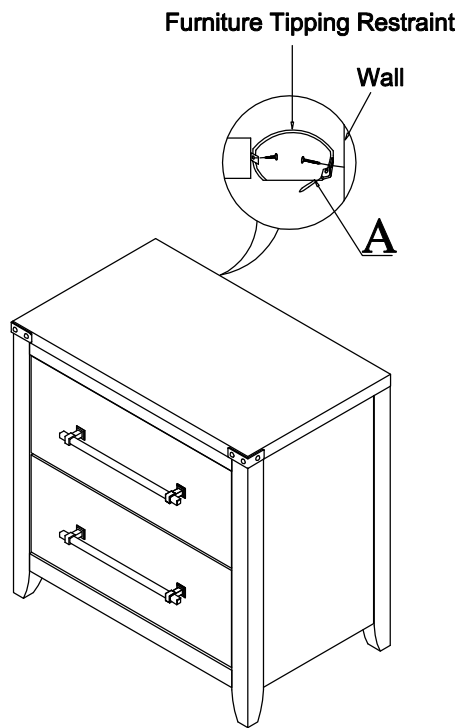

ITEM: 1413-4 NIGHT STAND

Thank you for purchasing this quality product. Be sure to check all packing material carefully for small parts which may have come loose inside the carton during shipment. Identify and count all parts and compare with the Parts List below.

MADE IN VIETNAM

A FURNITURE TIPPING RESTRAINT			
Strap	Brackets	Screw ($\phi 8 \times 1''$)	Screw ($\phi 8 \times 5/8''$)
1pc	2pcs	1pc	1pc