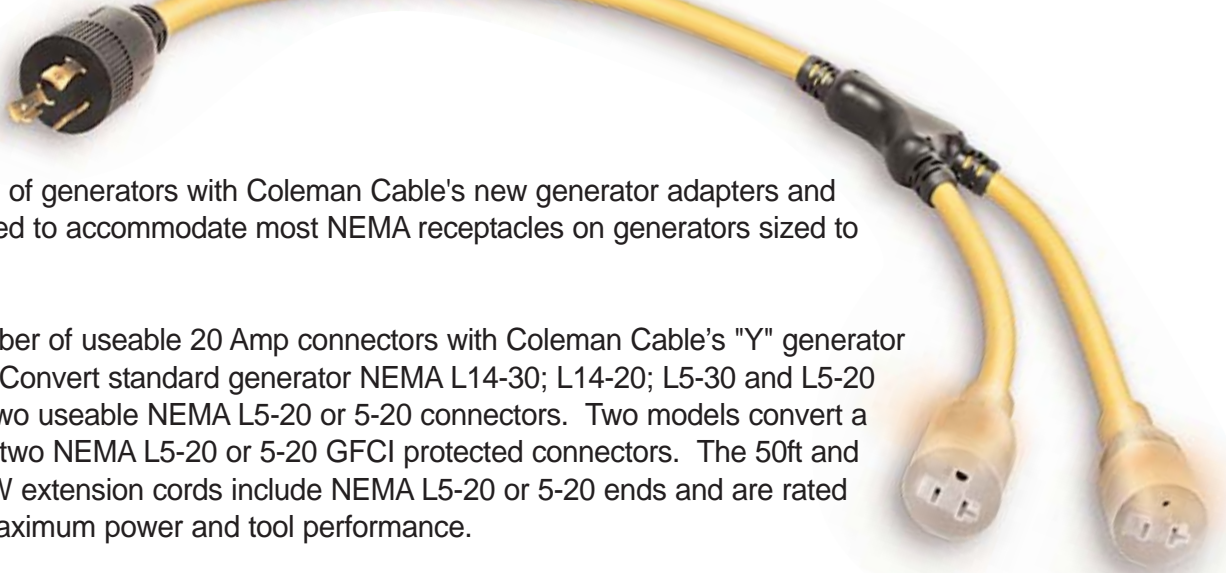

# CONTRACTOR MARKET NEW PRODUCT BULLETIN Generator Adapters & Cord Sets

Maximize the use of generators with Coleman Cable's new generator adapters and cord sets, designed to accommodate most NEMA receptacles on generators sized to 11,000 watts.

Increase the number of useable 20 Amp connectors with Coleman Cable's "Y" generator adapter models. Convert standard generator NEMA L14-30; L14-20; L5-30 and L5-20 receptacles into two useable NEMA L5-20 or 5-20 connectors. Two models convert a NEMA L5-30P to two NEMA L5-20 or 5-20 GFCI protected connectors. The 50ft and 100ft 10/3 SJTOW extension cords include NEMA L5-20 or 5-20 ends and are rated at 20 Amps for maximum power and tool performance.

CCI's new generator cords are ready to withstand harsh job-site conditions. Vinyl STOW and SJTOW constructions, feature an oil and chemical resistant outer jacket. These tough, heavy-duty, outdoor rated extension cords provide excellent durability, super flexibility and abrasion resistance.

## FEATURES & BENEFITS

- "Y" adapter models increase the number of useable 20 Amp connectors
- Convert standard generator NEMA configurations to maximize job-site power and performance
- Two "Y" generator adapter models convert a NEMA L5-30P receptacle to GFCI protected 20 Amp connectors.
- Oil and chemical resistant vinyl jacket
- Durable, flexible and abrasion resistant cord
- Clear lighted female end with power indicator light
- New Hand-Pack boxes for immediate counter/store displays, with visible cord ends in the box
- Bi-lingual sleeve packaging enhances counter/shelf sales