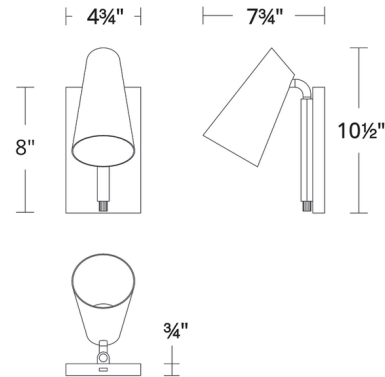

By Modern Forms

Description

The Stylus Wall Sconce is an adjustable reading light perfect for use by a desk or bed in residential and hospitality applications. Its black exterior is accented by gold sections including a knurled rotary on/off knob at the stem base and gold shade interior. The head rotates 330 degrees for light direction adjustment, and the backplate has a USB port for charging devices.

Shown in black / white

Specifications

COLOR	White
BODY FINISH	Black
WATTAGE	6.7W
DIMMER	N/A
DIMENSIONS	4.75"W x 10.5"H x 7.75"D
INTEGRATED LED MODULE	1 x LED/6.7W/120V LED
COUNTRY OF ORIGIN	China

Technical Information