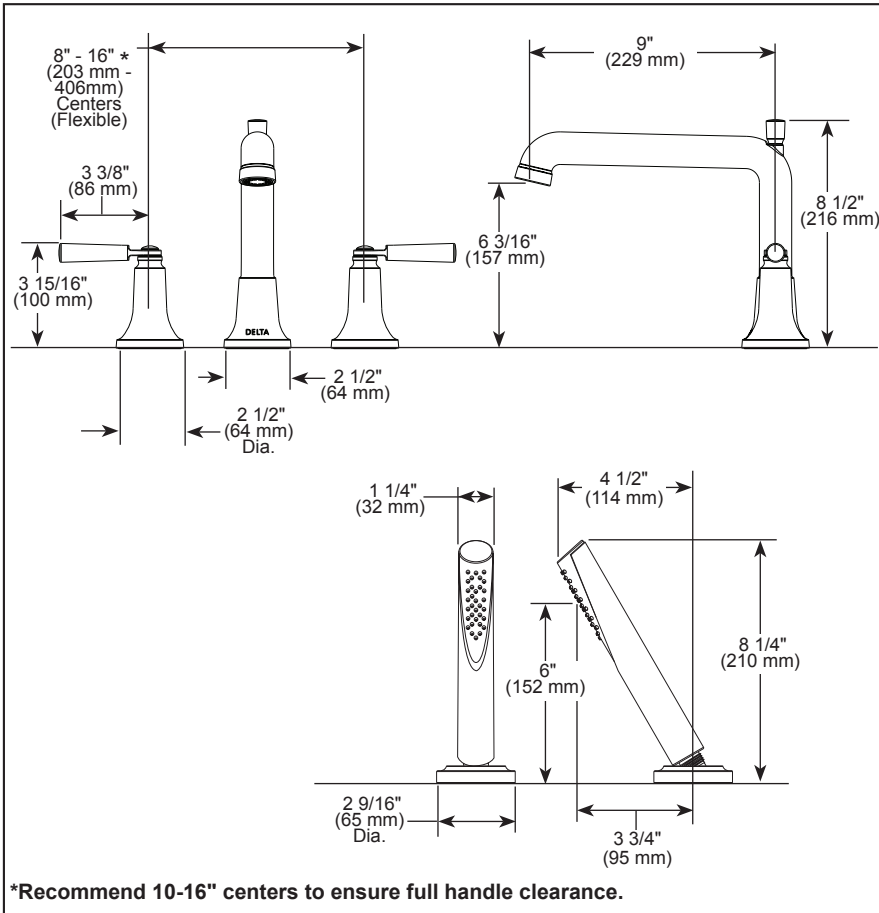

WARRANTY

- Parts and Finish – Lifetime limited warranty; or for commercial purchasers, 10 years for multi-family residential (apartments and condominiums) and 5 years for all other commercial uses, in each case from the date the product is received by the original purchaser or their authorized representative (installation contractor, etc.)
- Please go to www.deltafaucet.com for the complete details of our limited warranty.