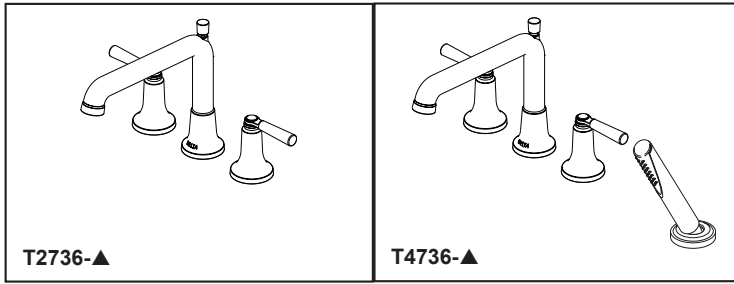

voyez ce que Delta peut faire™

GARNITURE DE ROBINET DE BAIGNOIRE ROMAINE / HYDROMASSAGE

- Collection Saylor^{MD}
- Installation à trois trous (série T2736)
- Installation à quatre trous (série T4736)

SPÉCIFICATIONS STANDARDS :

- Débit maximal de la douche : 1,75 gal./min à 80 psi, 6,6 L/min à 550 kPa
- Garniture uniquement pour robinet de baignoire romaine à deux poignées, pour montage dissimulé
- Contrôle de la température et du volume à l'aide des poignées
- Indicateurs rouge/bleu
- Des fiches techniques distinctes sont disponibles pour chaque ensemble de robinetterie brute si plus de détails sont nécessaires
- La douche comprend un double clapet anti-retour pour prévenir un reflux (T4735)
- La robinetterie brute doit être commandée pour compléter l'installation
  - -R4707 pour quatre trous
  - -R2700 ou R2707 pour trois trous
  - -RP23601 pour installation fixe à trois trous de 10 po (254 mm)

GARANTIE:

- Pièces et finition – Garantie à vie limitée; ou pour les clients commerciaux, 10 ans pour les résidences multifamiliales (appartements et condominiums) et 5 ans pour tout autre usage commercial, dans tous les cas à compter de la date de réception du produit par l'acheteur initial ou son représentant autorisé (installateur, etc.).
- Veuillez consulter le site fr.deltafaucet.ca pour tous les détails de notre garantie limitée.

▲ Désigne le suffixe approprié de la finition

CONFORME À :

- ASME A112.18.1 / CSA B125.1
- EPA WaterSense^{MD} - S'applique uniquement à T4736-▲