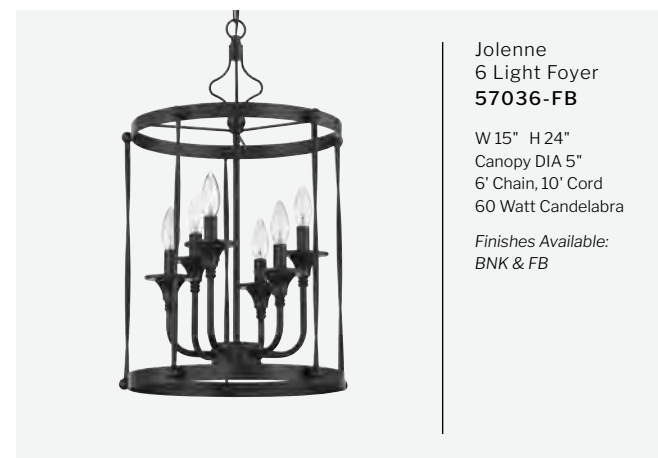

Collins
1 Light Mini Pendant
54291-FB
W 5.13" H 14"
Canopy DIA 5.12"
10' Cord
1x 6" & 3x 12" Downrods
60 Watt Medium Base
4.75" Hammered Glass
*Finishes Available:
BNK & FB*

1 Light Pendant
P725BNK1
W 6.63" H 13"
Canopy DIA 4.75"
10' Cord
60 Watt Medium Base
6.63" Hammered Glass

Collins 3 Light Pendant
54293-FB
W 17.75" H 21"
Canopy DIA 5.12"
6' Chain, 10' Cord, 60 Watt Medium Base
16.5" Hammered Glass
Finishes Available: BNK & FB

1 Light Pendant
P726BNK1
W 9" H 17"
Canopy DIA 4.75"
10' Cord
1x 6" & 3x 12" Downrods
60 Watt Medium Base
9" Hammered Glass

Winton
3 Light Foyer
35133-WP
W 16.5" H 28"
Canopy DIA 5.98"
10' Chain, 12' Cord
60 Watt Candelabra

Elliot 5 Light Pendant
55395-SB
W 16.38" H 20.13"
Canopy DIA 5", 6' Chain, 7' Cord
60 Watt Medium Base
15" Clear Glass
Finishes Available: BNK, FB, SB

Danbury
1 Light Mini Pendant
36791-MBK
W 8" H 10.25"
Canopy DIA 6"
7' Cord
1x 6" & 4x 12" Downrods
60 Watt Medium Base
7.25" Hard Back Organza

Winton
5 Light Foyer
35135-WP
W 19" H 32"
Canopy DIA 5.98"
10' Chain, 12' Cord
60 Watt Candelabra