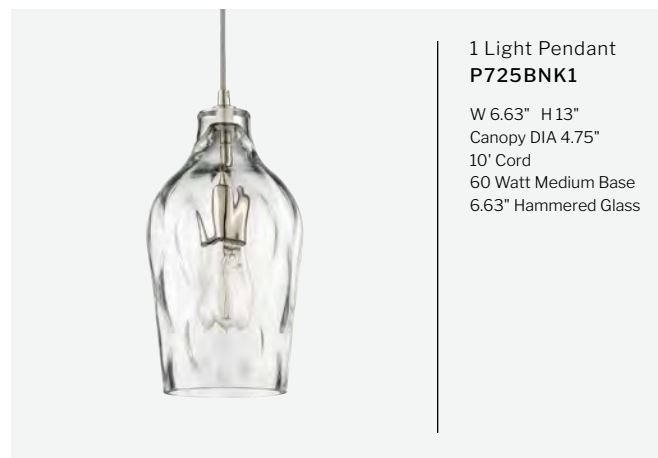

Collins
1 Light Mini Pendant
54291-FB
W 5.13" H 14"
Canopy DIA 5.12"
10' Cord
1x 6" & 3x 12" Downrods
60 Watt Medium Base
4.75" Hammered Glass
*Finishes Available:
BNK & FB*

1 Light Pendant
P725BNK1
W 6.63" H 13"
Canopy DIA 4.75"
10' Cord
60 Watt Medium Base
6.63" Hammered Glass

1 Light Pendant
P720BNK1
W 6" H 12.5"
Canopy DIA 4.75"
10' Cord
60 Watt Medium Base
6" Burst Glass

UNLIT LIT

1 Light Pendant
P600CH1
W 10.5" H 17.25"
Canopy DIA 4.75"
10' Cord
60 Watt Medium Base
10.5" Clear Glass

Collins 3 Light Pendant
54293-FB
W 17.75" H 21"
Canopy DIA 5.12"
6' Chain, 10' Cord, 60 Watt Medium Base
16.5" Hammered Glass
Finishes Available: BNK & FB

1 Light Pendant
P726BNK1
W 9" H 17"
Canopy DIA 4.75"
10' Cord
1x 6" & 3x 12" Downrods
60 Watt Medium Base
9" Hammered Glass

Winton
3 Light Foyer
35133-WP
W 16.5" H 28"
Canopy DIA 5.98"
10' Chain, 12' Cord
60 Watt Candelabra

Elliot 5 Light Pendant
55395-SB
W 16.38" H 20.13"
Canopy DIA 5", 6' Chain, 7' Cord
60 Watt Medium Base
15" Clear Glass
Finishes Available: BNK, FB, SB