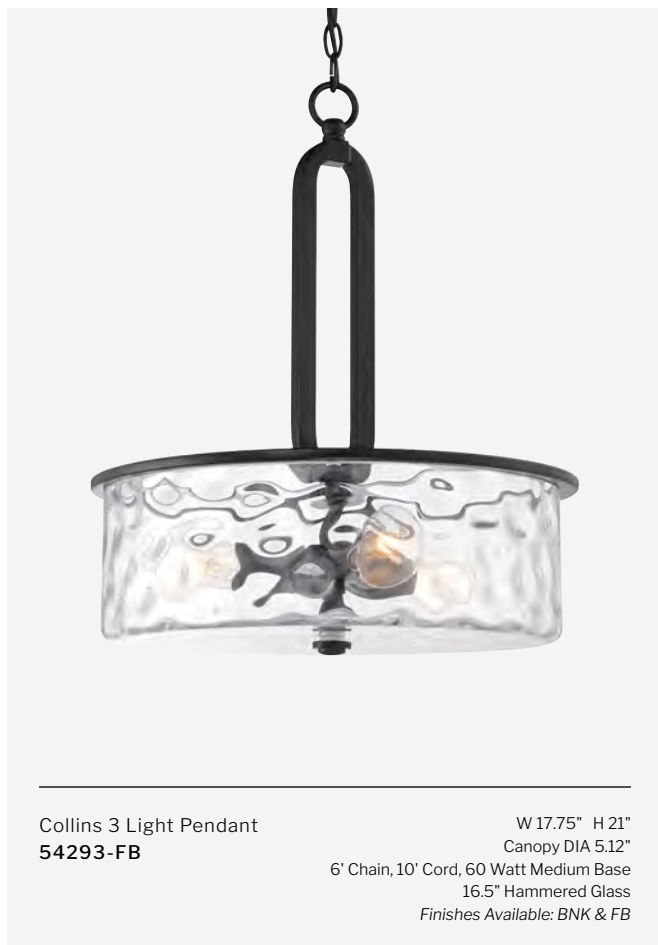

Collins
1 Light Mini Pendant
54291-FB
W 5.13" H 14"
Canopy DIA 5.12"
10' Cord
1x 6" & 3x 12" Downrods
60 Watt Medium Base
4.75" Hammered Glass
*Finishes Available:
BNK & FB*

1 Light Pendant
P725BNK1
W 6.63" H 13"
Canopy DIA 4.75"
10' Cord
60 Watt Medium Base
6.63" Hammered Glass

1 Light Pendant
P720BNK1
W 6" H 12.5"
Canopy DIA 4.75"
10' Cord
60 Watt Medium Base
6" Burst Glass

UNLIT LIT

1 Light Pendant
P600CH1
W 10.5" H 17.25"
Canopy DIA 4.75"
10' Cord
60 Watt Medium Base
10.5" Clear Glass

Collins 3 Light Pendant
54293-FB
W 17.75" H 21"
Canopy DIA 5.12"
6' Chain, 10' Cord, 60 Watt Medium Base
16.5" Hammered Glass
Finishes Available: BNK & FB

1 Light Pendant
P726BNK1
W 9" H 17"
Canopy DIA 4.75"
10' Cord
1x 6" & 3x 12" Downrods
60 Watt Medium Base
9" Hammered Glass

Winton
3 Light Foyer
35133-WP
W 16.5" H 28"
Canopy DIA 5.98"
10' Chain, 12' Cord
60 Watt Candelabra

Elliot 5 Light Pendant
55395-SB
W 16.38" H 20.13"
Canopy DIA 5", 6' Chain, 7' Cord
60 Watt Medium Base
15" Clear Glass
Finishes Available: BNK, FB, SB