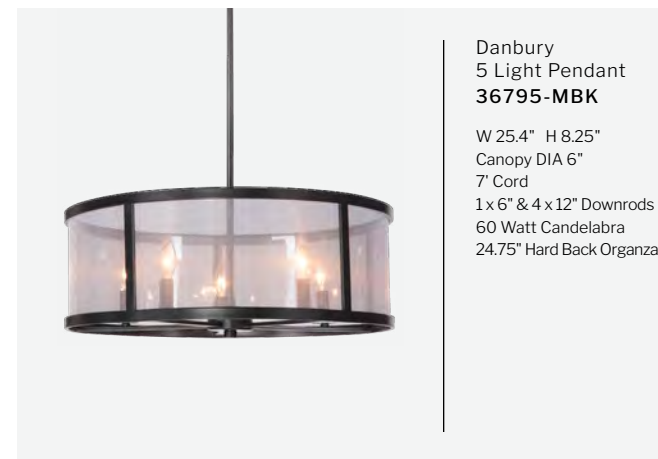

Winton
3 Light Foyer
35133-WP
W 16.5" H 28"
Canopy DIA 5.98"
10' Chain, 12' Cord
60 Watt Candelabra

Danbury
5 Light Pendant
36795-MBK
W 25.4" H 8.25"
Canopy DIA 6"
7' Cord
1x 6" & 4x 12" Downrods
60 Watt Candelabra
24.75" Hard Back Organza