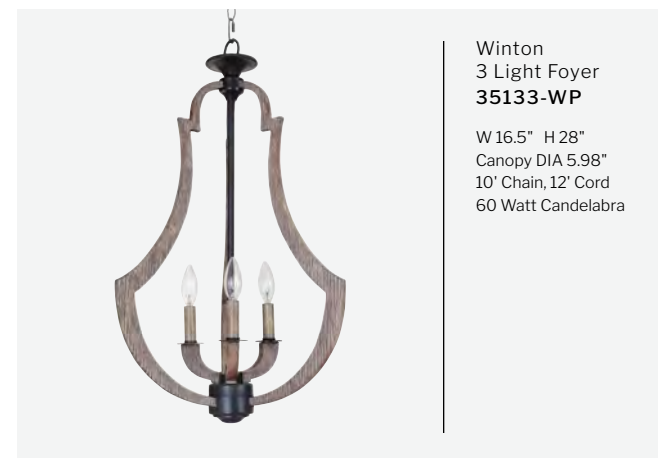

Collins
1 Light Mini Pendant
54291-FB
W 5.13" H 14"
Canopy DIA 5.12"
10' Cord
1x 6" & 3x 12" Downrods
60 Watt Medium Base
4.75" Hammered Glass
*Finishes Available:
BNK & FB*

1 Light Pendant
P725BNK1
W 6.63" H 13"
Canopy DIA 4.75"
10' Cord
60 Watt Medium Base
6.63" Hammered Glass

1 Light Pendant
P720BNK1
W 6" H 12.5"
Canopy DIA 4.75"
10' Cord
60 Watt Medium Base
6" Burst Glass

UNLIT LIT

1 Light Pendant
P600CH1
W 10.5" H 17.25"
Canopy DIA 4.75"
10' Cord
60 Watt Medium Base
10.5" Clear Glass

Collins 3 Light Pendant
54293-FB
W 17.75" H 21"
Canopy DIA 5.12"
6' Chain, 10' Cord, 60 Watt Medium Base
16.5" Hammered Glass
Finishes Available: BNK & FB

1 Light Pendant
P726BNK1
W 9" H 17"
Canopy DIA 4.75"
10' Cord
1x 6" & 3x 12" Downrods
60 Watt Medium Base
9" Hammered Glass

Winton
3 Light Foyer
35133-WP
W 16.5" H 28"
Canopy DIA 5.98"
10' Chain, 12' Cord
60 Watt Candelabra

Elliot 5 Light Pendant
55395-SB
W 16.38" H 20.13"
Canopy DIA 5", 6' Chain, 7' Cord
60 Watt Medium Base
15" Clear Glass
Finishes Available: BNK, FB, SB