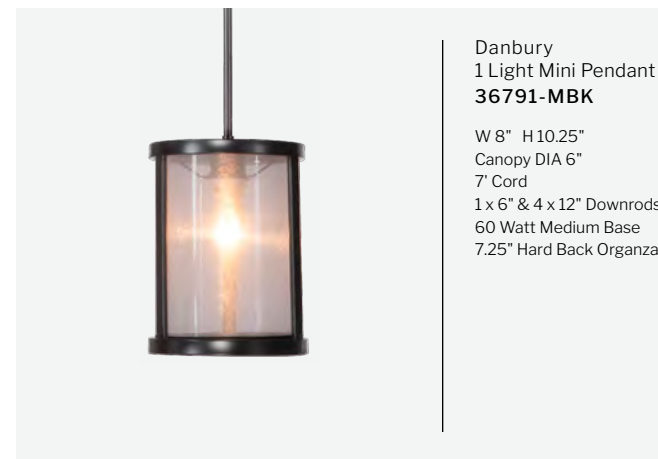

Collins
1 Light Mini Pendant
54291-FB
W 5.13" H 14"
Canopy DIA 5.12"
10' Cord
1x 6" & 3x 12" Downrods
60 Watt Medium Base
4.75" Hammered Glass
*Finishes Available:
BNK & FB*

1 Light Pendant
P725BNK1
W 6.63" H 13"
Canopy DIA 4.75"
10' Cord
60 Watt Medium Base
6.63" Hammered Glass

Collins 3 Light Pendant
54293-FB
W 17.75" H 21"
Canopy DIA 5.12"
6' Chain, 10' Cord, 60 Watt Medium Base
16.5" Hammered Glass
Finishes Available: BNK & FB

1 Light Pendant
P726BNK1
W 9" H 17"
Canopy DIA 4.75"
10' Cord
1x 6" & 3x 12" Downrods
60 Watt Medium Base
9" Hammered Glass

1 Light Pendant
P445BNK1
W 6" H 11.75"
Canopy DIA 5"
10' Cord
60 Watt Medium Base
6" Clear Glass

Danbury
5 Light Pendant
36795-MBK
W 25.4" H 8.25"
Canopy DIA 6"
7' Cord
1x 6" & 4x 12" Downrods
60 Watt Candelabra
24.75" Hard Back Organza

Winton
3 Light Foyer
35133-WP
W 16.5" H 28"
Canopy DIA 5.98"
10' Chain, 12' Cord
60 Watt Candelabra

Elliot 5 Light Pendant
55395-SB
W 16.38" H 20.13"
Canopy DIA 5", 6' Chain, 7' Cord
60 Watt Medium Base
15" Clear Glass
Finishes Available: BNK, FB, SB