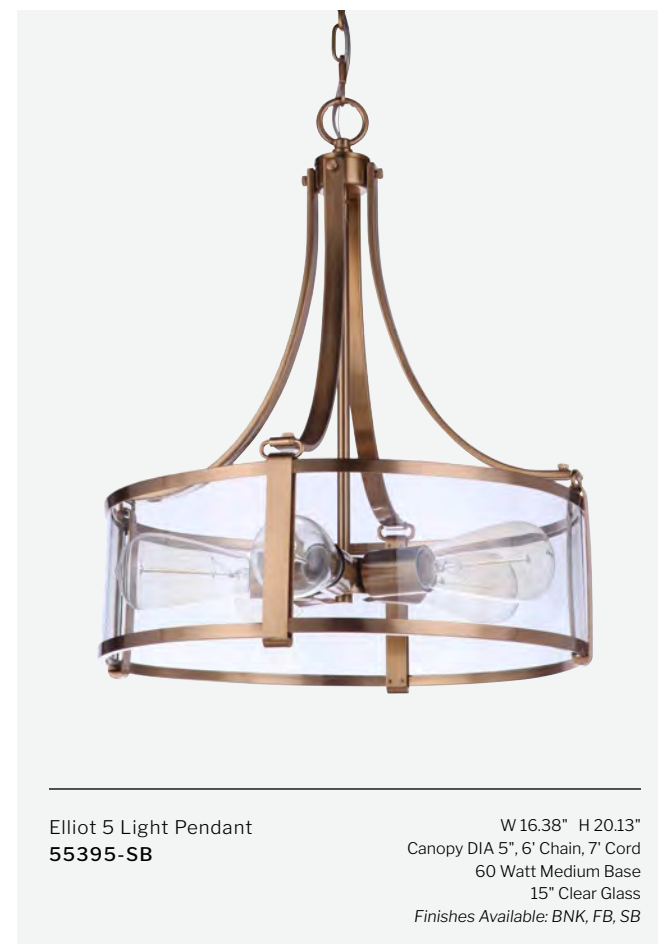

Collins
1 Light Mini Pendant
54291-FB
W 5.13" H 14"
Canopy DIA 5.12"
10' Cord
1x 6" & 3x 12" Downrods
60 Watt Medium Base
4.75" Hammered Glass
*Finishes Available:
BNK & FB*

1 Light Pendant
P725BNK1
W 6.63" H 13"
Canopy DIA 4.75"
10' Cord
60 Watt Medium Base
6.63" Hammered Glass

1 Light Pendant
P720BNK1
W 6" H 12.5"
Canopy DIA 4.75"
10' Cord
60 Watt Medium Base
6" Burst Glass

UNLIT LIT

1 Light Pendant
P600CH1
W 10.5" H 17.25"
Canopy DIA 4.75"
10' Cord
60 Watt Medium Base
10.5" Clear Glass

Collins 3 Light Pendant
54293-FB
W 17.75" H 21"
Canopy DIA 5.12"
6' Chain, 10' Cord, 60 Watt Medium Base
16.5" Hammered Glass
Finishes Available: BNK & FB

1 Light Pendant
P726BNK1
W 9" H 17"
Canopy DIA 4.75"
10' Cord
1x 6" & 3x 12" Downrods
60 Watt Medium Base
9" Hammered Glass

Winton
3 Light Foyer
35133-WP
W 16.5" H 28"
Canopy DIA 5.98"
10' Chain, 12' Cord
60 Watt Candelabra

Elliot 5 Light Pendant
55395-SB
W 16.38" H 20.13"
Canopy DIA 5", 6' Chain, 7' Cord
60 Watt Medium Base
15" Clear Glass
Finishes Available: BNK, FB, SB