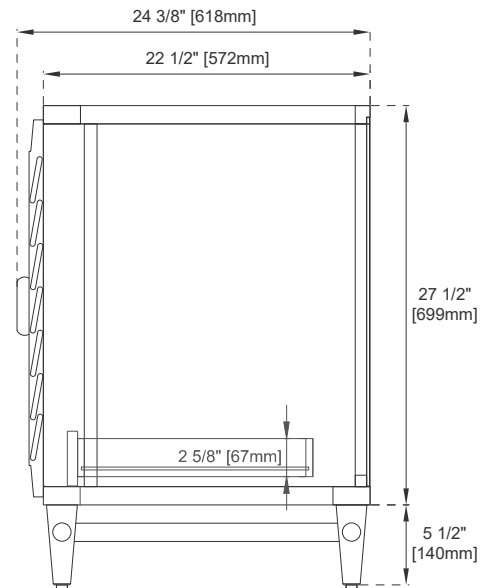

Cord Length: 6'6"

Bamboo Storage Tray: One

Assembly Required: Installation of Optional 3cm Top with Sink

Drawer Box Material and Construction: 12mm Plywood/English Dovetail Joinery

Hardware: Whitewashed Walnut (Wood)

Fits Drain Hole Size: 1 3/4"

Full Extension, Soft Close Glides

European Soft Close Hinges

Aluminum Laminate Drawer Liners

Adjustable Levelers

Dimension

Width: 47-7/8"

Depth: 23-1/2"

Height: 33"

Rough-In Height: 21-1/2"

48" PORTLAND VANITY

JAMES MARTIN VANITIES

620-V48-WW

Front View

All dimensions are nominal

Diagrams are of cabinet only—James Martin Optional Countertops and sinks are not shown

Visit website for warranty and installation information
www.jamesmartinvanities.com

48" PORTLAND VANITY

JAMES MARTIN VANITIES

620-V48-WW

Side View

Side View

Back View

All dimensions are nominal