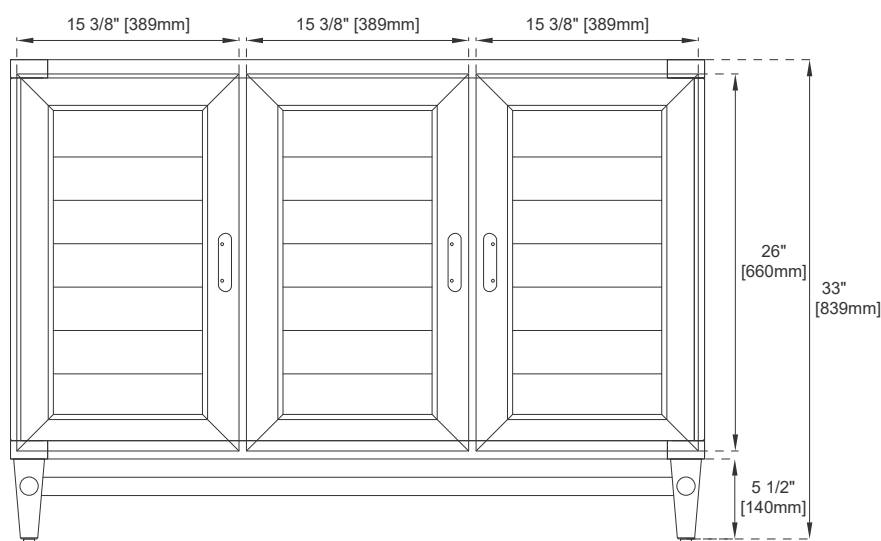

Cord Length: 6'6"

Bamboo Storage Tray: One

Assembly Required: Installation of Optional 3cm Top with Sink

Drawer Box Material and Construction: 12mm Plywood/English Dovetail Joinery

Hardware: Whitewashed Walnut (Wood)

Fits Drain Hole Size: 1 3/4"

Full Extension, Soft Close Glides

European Soft Close Hinges

Aluminum Laminate Drawer Liners

Adjustable Levelers

Dimension

Width: 47-7/8"

Depth: 23-1/2"

Height: 33"

Rough-In Height: 21-1/2"

48" PORTLAND VANITY

JAMES MARTIN VANITIES

620-V48-WW

Front View

All dimensions are nominal

Diagrams are of cabinet only—James Martin Optional Countertops and sinks are not shown

Visit website for warranty and installation information
www.jamesmartinvanities.com

48" PORTLAND VANITY

JAMES MARTIN VANITIES

620-V48-WW

Side View

Side View

Back View

All dimensions are nominal