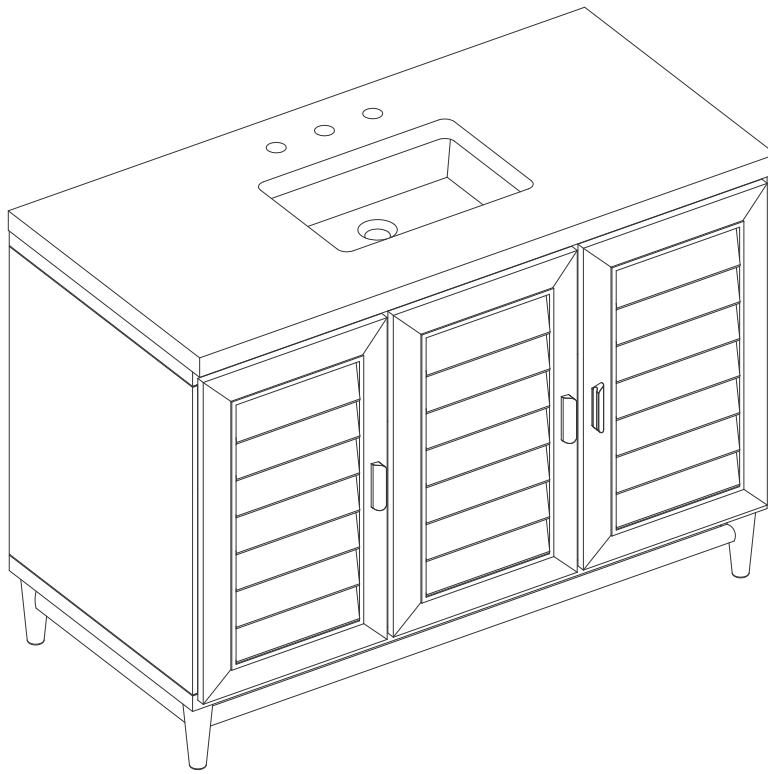

48" PORTLAND VANITY

JAMES MARTIN
VANITIES

620-V48-WW

Features and Materials

Solids: Soft Maple and Yellow Poplar

Veneers: Birch

Panels: Plywood

Installation Type: Floor Standing

Number of Basins: One, with Optional 3cm Top

Vanity Top Included: NO, Optional 3cm Tops Available with Sinks

Overflow: Yes, Front Facing

Number of Doors: Three

Number of Drawers: Seven

USB/Power Component: YES (ETL5011080)

Cord Length: 6'6"

Bamboo Storage Tray: One

Assembly Required: Installation of Optional 3cm Top with Sink

Drawer Box Material and Construction: 12mm Plywood/English Dovetail Joinery

Hardware: Whitewashed Walnut (Wood)

Fits Drain Hole Size: 1 3/4"

Full Extension, Soft Close Glides

European Soft Close Hinges

Aluminum Laminate Drawer Liners

Adjustable Levelers

Dimension

Width: 47-7/8"

Depth: 23-1/2"