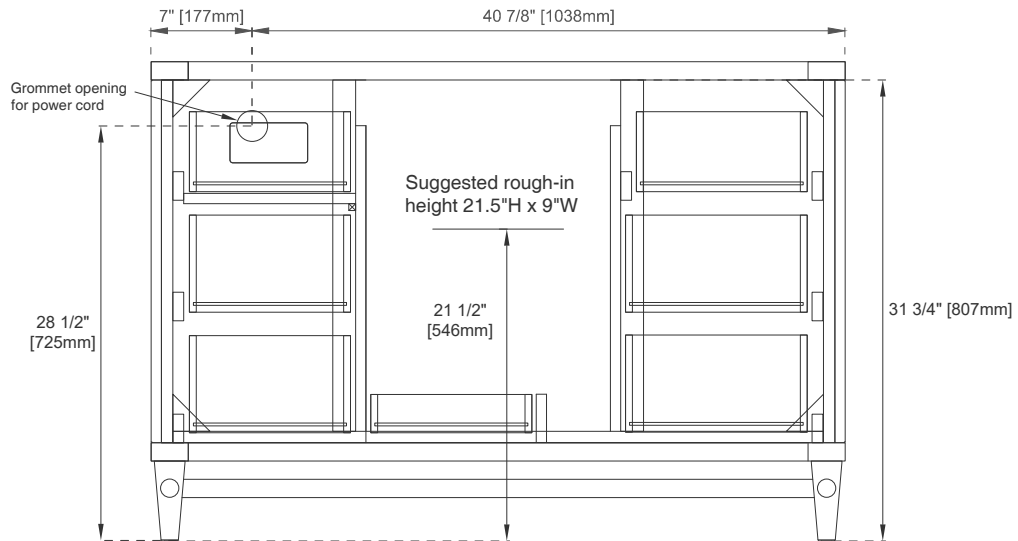

Cord Length: 6'6"

Bamboo Storage Tray: One

Assembly Required: Installation of Optional 3cm Top with Sink

Drawer Box Material and Construction: 12mm Plywood/English Dovetail Joinery

Hardware: Whitewashed Walnut (Wood)

Fits Drain Hole Size: 1 3/4"

Full Extension, Soft Close Glides

European Soft Close Hinges

Aluminum Laminate Drawer Liners

Adjustable Levelers

Dimension

Width: 47-7/8"

Depth: 23-1/2"

Height: 33"

Rough-In Height: 21-1/2"

48" PORTLAND VANITY

JAMES MARTIN VANITIES

620-V48-WW

Front View

All dimensions are nominal

Diagrams are of cabinet only—James Martin Optional Countertops and sinks are not shown

Visit website for warranty and installation information
www.jamesmartinvanities.com

48" PORTLAND VANITY

JAMES MARTIN VANITIES

620-V48-WW

Side View

Side View

Back View

All dimensions are nominal