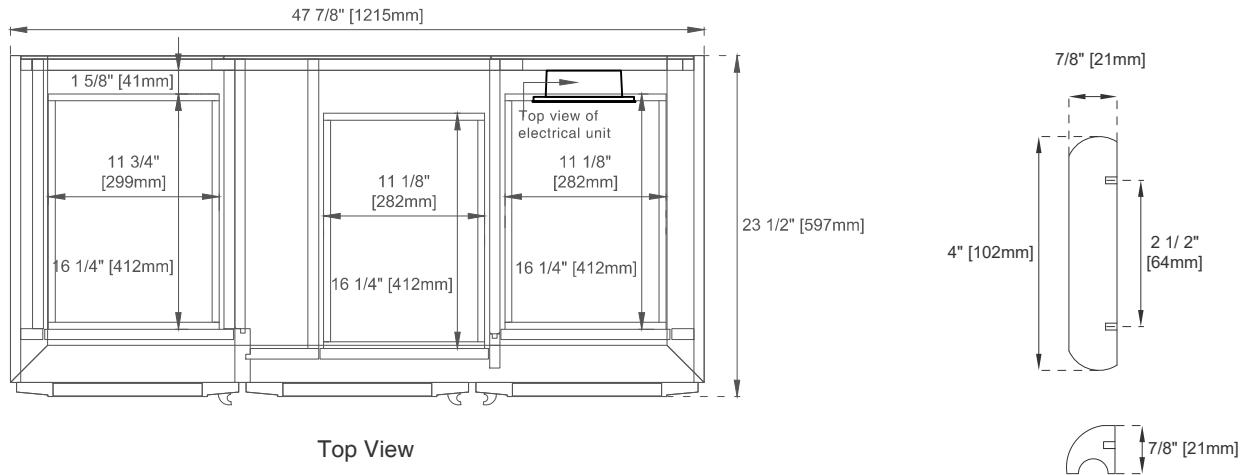

Cord Length: 6'6"

Bamboo Storage Tray: One

Assembly Required: Installation of Optional 3cm Top with Sink

Drawer Box Material and Construction: 12mm Plywood/English Dovetail Joinery

Hardware: Whitewashed Walnut (Wood)

Fits Drain Hole Size: 1 3/4"

Full Extension, Soft Close Glides

European Soft Close Hinges

Aluminum Laminate Drawer Liners

Adjustable Levelers

Dimension

Width: 47-7/8"

Depth: 23-1/2"

Height: 33"

Rough-In Height: 21-1/2"

48" PORTLAND VANITY

JAMES MARTIN VANITIES

620-V48-WW

Front View

All dimensions are nominal

Diagrams are of cabinet only—James Martin Optional Countertops and sinks are not shown

Visit website for warranty and installation information
www.jamesmartinvanities.com

48" PORTLAND VANITY

JAMES MARTIN VANITIES

620-V48-WW

Side View

Side View

Back View

All dimensions are nominal