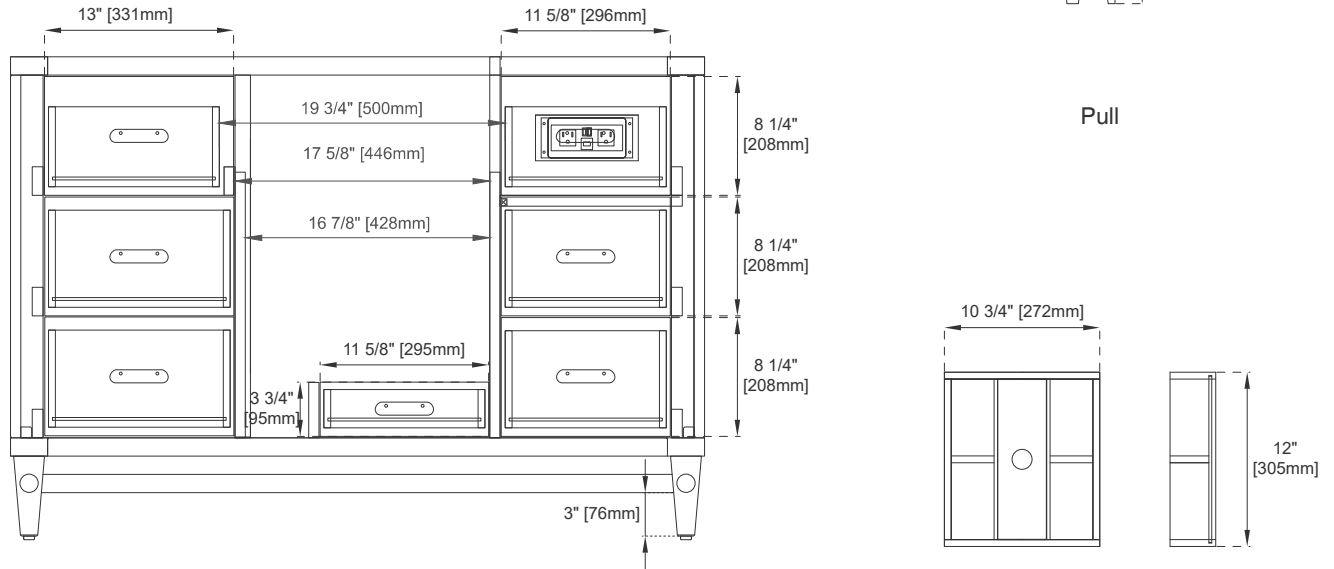

Cord Length: 6'6"

Bamboo Storage Tray: One

Assembly Required: Installation of Optional 3cm Top with Sink

Drawer Box Material and Construction: 12mm Plywood/English Dovetail Joinery

Hardware: Whitewashed Walnut (Wood)

Fits Drain Hole Size: 1 3/4"

Full Extension, Soft Close Glides

European Soft Close Hinges

Aluminum Laminate Drawer Liners

Adjustable Levelers

Dimension

Width: 47-7/8"

Depth: 23-1/2"

Height: 33"

Rough-In Height: 21-1/2"

48" PORTLAND VANITY

JAMES MARTIN VANITIES

620-V48-WW

Front View

All dimensions are nominal

Diagrams are of cabinet only—James Martin Optional Countertops and sinks are not shown

Visit website for warranty and installation information
www.jamesmartinvanities.com

48" PORTLAND VANITY

JAMES MARTIN VANITIES

620-V48-WW

Side View

Side View

Back View

All dimensions are nominal