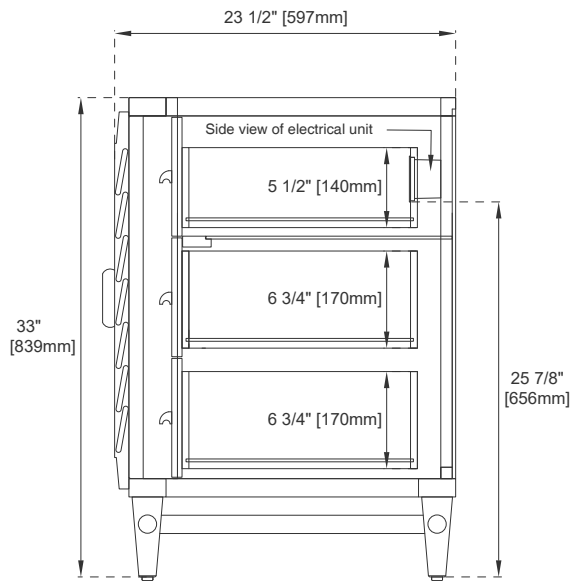

Cord Length: 6'6"

Bamboo Storage Tray: One

Assembly Required: Installation of Optional 3cm Top with Sink

Drawer Box Material and Construction: 12mm Plywood/English Dovetail Joinery

Hardware: Whitewashed Walnut (Wood)

Fits Drain Hole Size: 1 3/4"

Full Extension, Soft Close Glides

European Soft Close Hinges

Aluminum Laminate Drawer Liners

Adjustable Levelers

Dimension

Width: 47-7/8"

Depth: 23-1/2"

Height: 33"

Rough-In Height: 21-1/2"

48" PORTLAND VANITY

JAMES MARTIN VANITIES

620-V48-WW

Front View

All dimensions are nominal

Diagrams are of cabinet only—James Martin Optional Countertops and sinks are not shown

Visit website for warranty and installation information
www.jamesmartinvanities.com

48" PORTLAND VANITY

JAMES MARTIN VANITIES

620-V48-WW

Side View

Side View

Back View

All dimensions are nominal