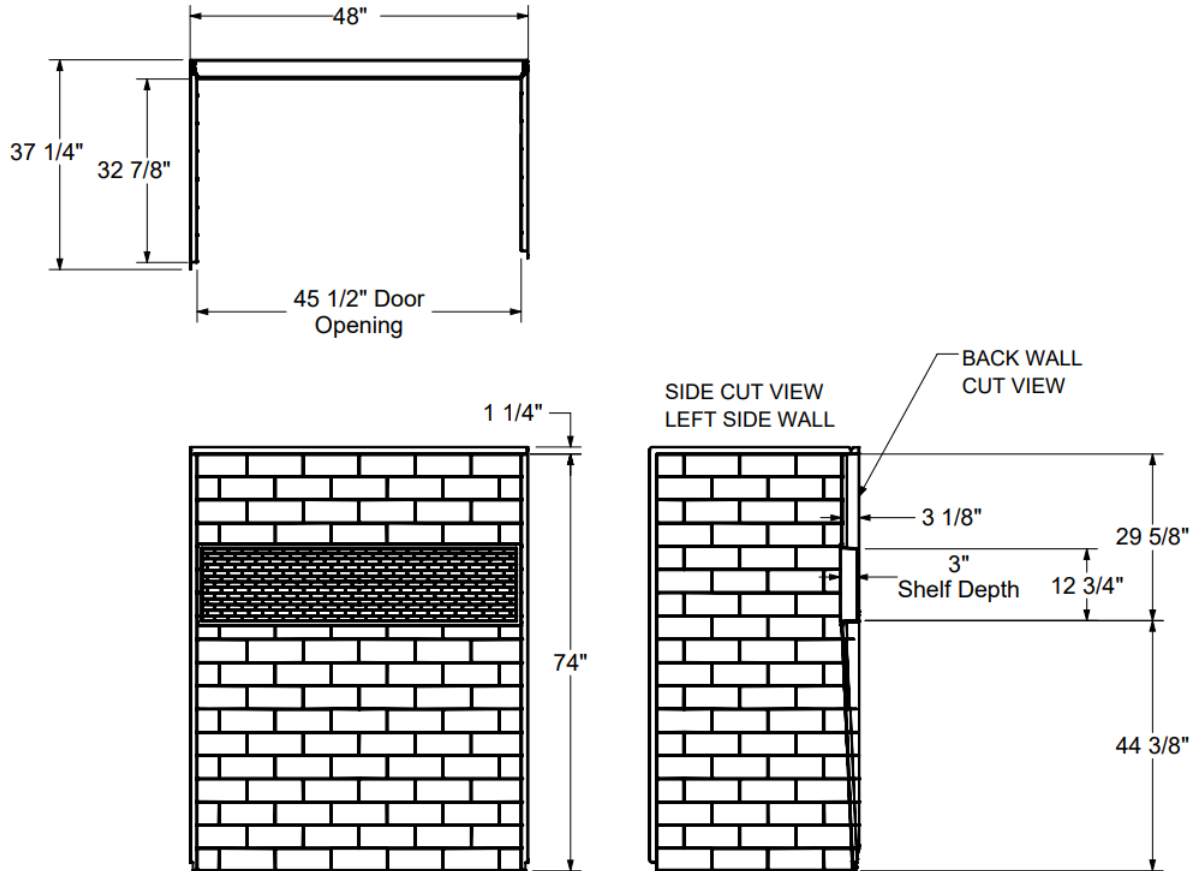

Z041-6800-00

48x36x74 NEXTILE DIRECT-TO-STUD SHOWER WALLS IN WHITE

Exterior Dimensions: 48W x 36D x 74H

Note: Dimensions may vary +/- 1/4"

COLOR & TRIM OPTIONS

Standard Color	Code
White	-00

FEATURES

- Construction:
 - Shower kit includes: 2-piece back wall and 2 side walls
 - Designed with a direct-to-stud water management system
 - Realistic tile wall look made of glossy solid surface material with textured grout lines
 - Spacious wall-to-wall storage niche with no modification required to the frame studs
 - Proudly made in North America
 - Featuring Evergrout™: the first realistic and textured grout lines with that won't crack or leak
 - Designed to fit ONLY compatible products
 - Storage niche can be personalized with real tile for a truly custom look
 - 4-piece wall set packaged in one compact box making it easy to handle and install
 - Compatible with all Bootz 48x36 Shower Bases

STANDARDS AND RATINGS*

- MAS Certified Green

Material to be stacked on pallets.

Z041-6800-00

48x36x74 NEXTILE DIRECT-TO-STUD SHOWER WALLS IN WHITE

Note: Base dimensions may vary +/- 1/4"

FEATURES Dimensional Tolerance $\pm 1/4"$. Dimensions needed for site preparation should be measured from the unit. American Bath Group assumes no responsibility for preparatory work.

Type and Model #	Pieces	Material	Surface	Installation
Shower Wall #Z041-6800	4	Solid Surface	Tile	Direct-to-Stud

DIMENSIONS

Specifications	inches
Wall Depth:	37-1/4
Wall Length:	48
Wall Height:	75-1/4
Wall Thickness:	1-1/4
Shelf Height:	13

Cross-Section Image