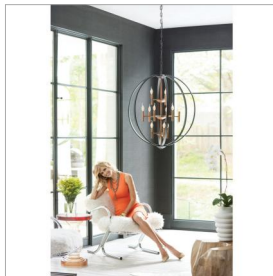

EUCLID

3469SB

DOUBLE XL THREE TIER ORB

Euclid is a unique style that defies trends. Blending traditional warmth and contemporary flair, its bold proportions and rich two-tone finish create a stunning silhouette.

DETAILS	
FINISH:	Spanish Bronze
MATERIAL:	Steel
SLOPE DEGREE:	90
DIMMABLE:	YES - WITH DIMMABLE LAMP (NOT INCLUDED)

DIMENSIONS	
WIDTH:	36"
HEIGHT:	41"
WEIGHT:	24.5lb

LIGHT SOURCE	
LIGHT SOURCE:	Socketed
WATTAGE:	12-5w Cand. LED, 60w Equiv.
VOLTAGE:	120v

MOUNTING	
CANOPY:	7" Dia.
LEAD WIRE:	1 X 144"

SHIPPING	
CARTON LENGTH:	38.5
CARTON WIDTH:	7.5
CARTON HEIGHT:	41
CARTON WEIGHT:	31

PRODUCT DETAILS:

- Can be hung on a sloped ceiling
- Dry Rated
- Bold silhouette with dramatic details creates a modern statement