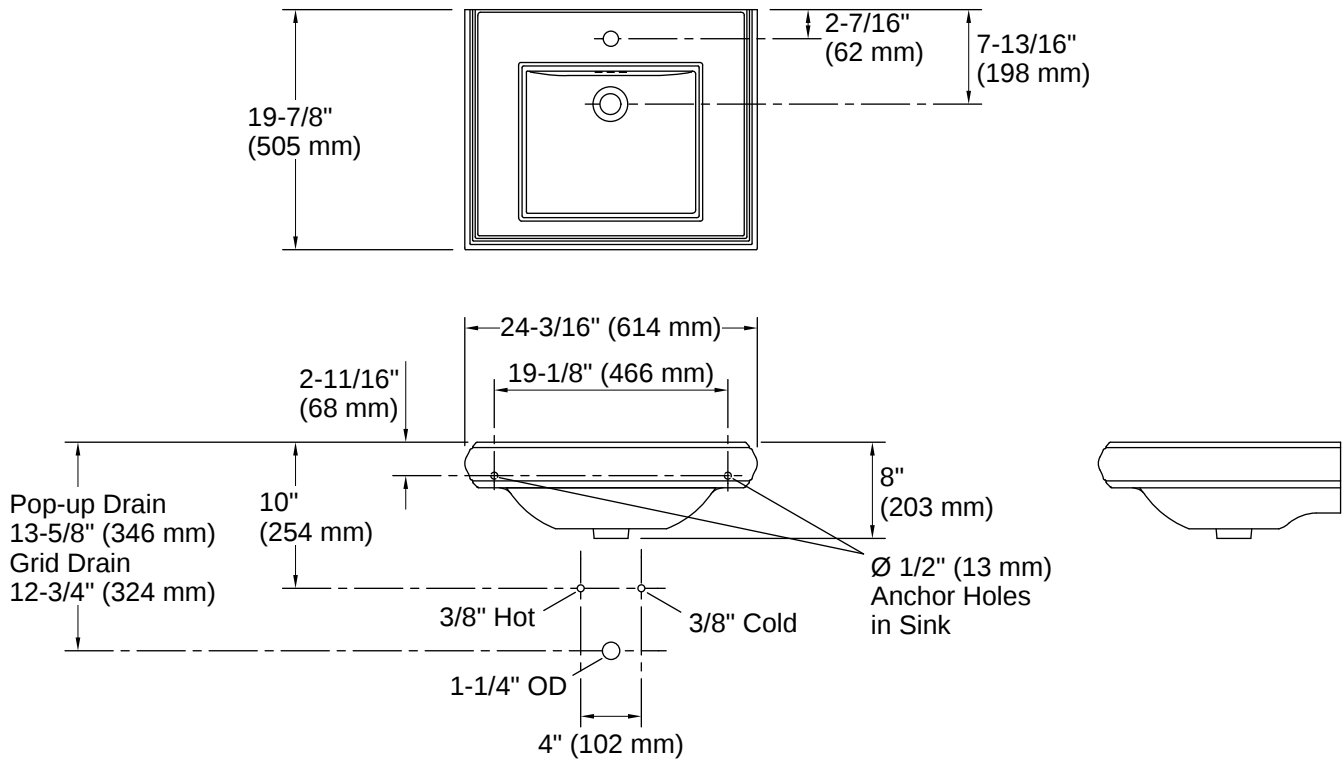

Installation

- Pedestal or console table

Installation Notes

Install this product according to the installation instructions.