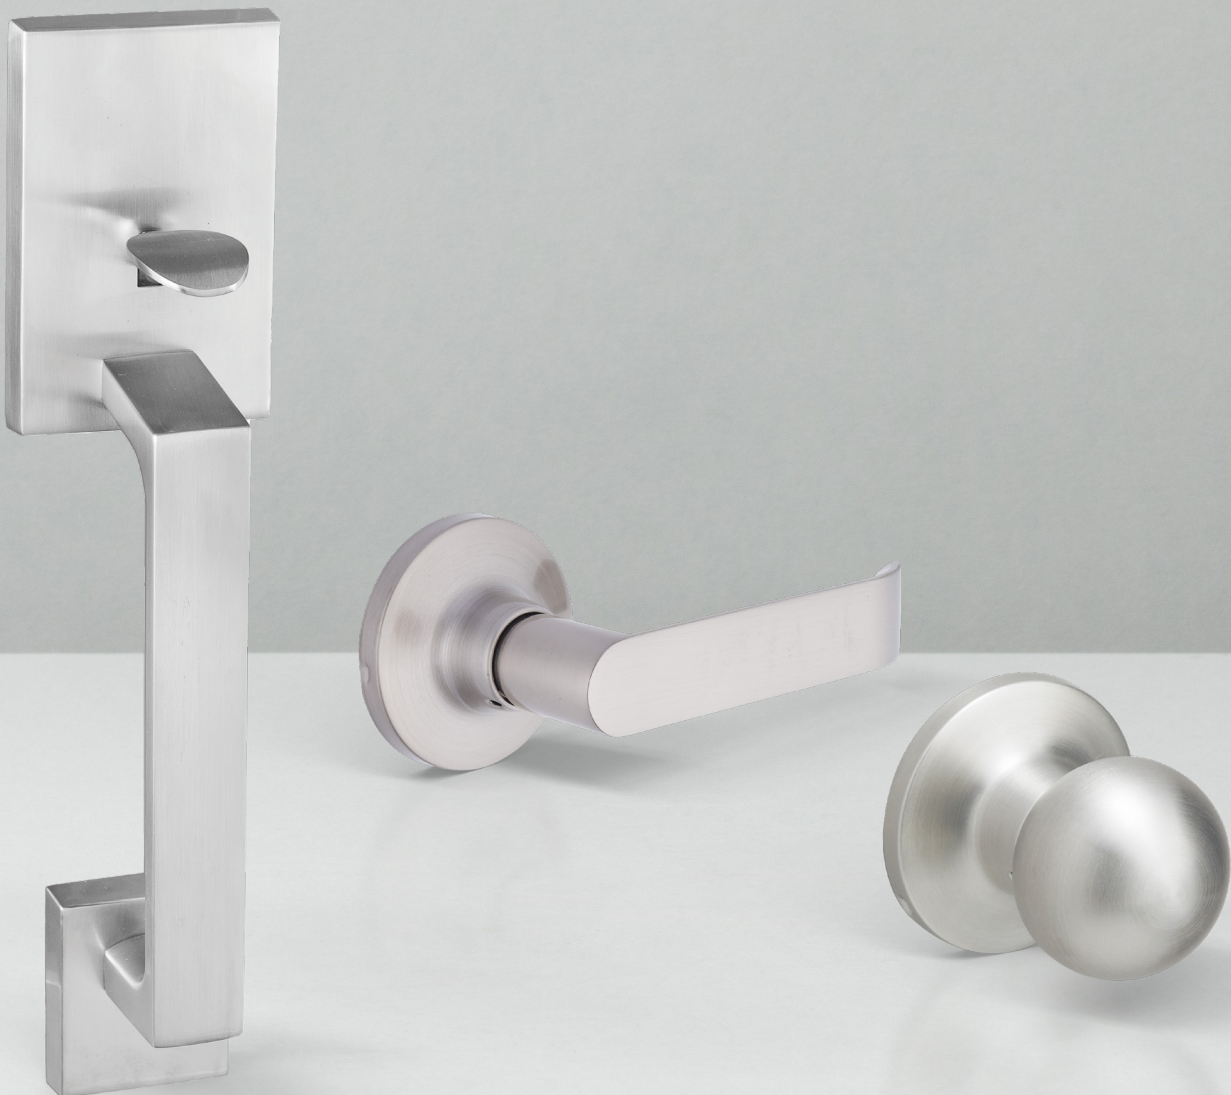

Trust your home to Schlage.

Schlage **Regent Series**

Designed for family living, the Regent range of door hardware is the hardworking, cost-effective and **a complete solution to any home.**

BOSTON

With the Schlage Regent Series, you can be assured of durability, styling and a quality finish backed by an extensive warranty. The Regent range of door hardware is a complete security solution; from the first impression at your front door through to the back, Regent offers simplicity and stylish security.

Door preparation

Concealed fixing

60/70mm backset
(127mm also available)

Mechanical warranty

Specifications

MATERIAL

- Levers and deadbolts - solid zinc die-cast
- Knobs and roses - brass construction
- Entrance sets - solid forged brass
- Dichromated cold rolled steel chassis for corrosion resistance
- Stainless steel latch

DOOR THICKNESS

- 35mm to 50mm

FUNCTIONS

- Combination, entrance, passage, privacy, dummy trim, single cylinder deadbolt, double cylinder deadbolt

Features and benefits

ENHANCED SECURITY

- Designed to meet ANSI standards – some of the most stringent security standards worldwide

FASTER, EASIER INSTALLATION

- Removable outside lever/knob for quick and easy cylinder replacement
- All levers are field reversible, no handing required

FUNCTIONAL DESIGN

- Snap-on rose conceals mounting plate and screws
- Triple Option® latch faceplate supplied (radius, square or drive-in)