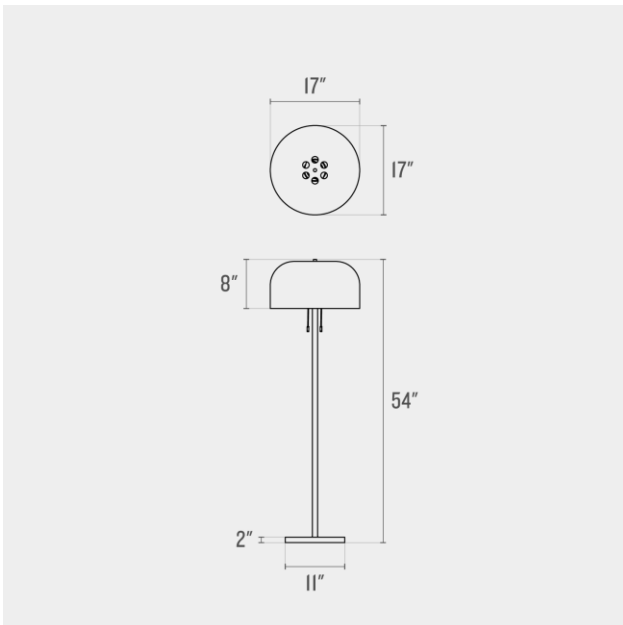

Voltage: 120 Volts

Location Rating: Damp

Dimensions:

Overall: 54" H x 17" W x 17" D

Shade: 8" H x 17" W x 17" D

Base: 8" H x 17" W x 17" D

Materials: Aluminum

Details:

- Two bulb cluster socket
- Two pull chain switches
- Includes 10 feet of flat black cloth covered cord with molded plug

One year guarantee

Finish Option(s)

Polished
Aluminum
(PA)

Gold Anodized
(GA)

Black
(BK)