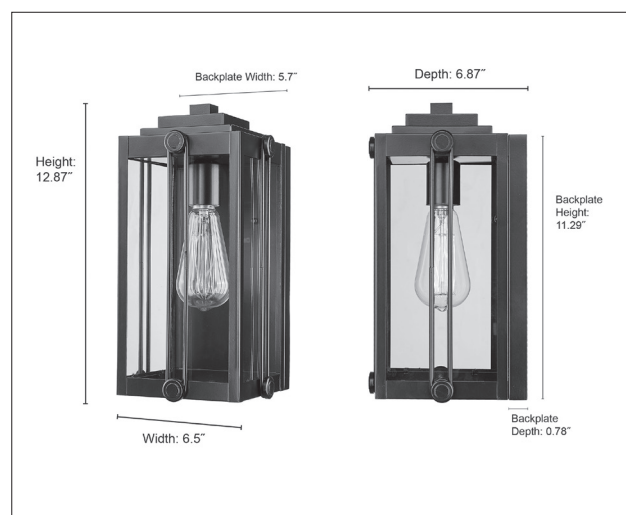

Millennium Lighting
105 Declaration Drive
McDonough, GA 30253
www.millenniumlighting.com