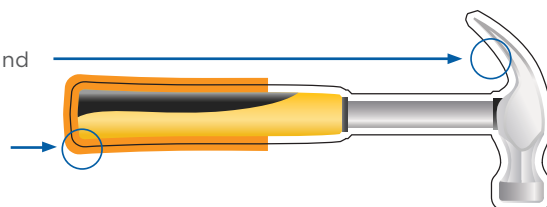

Magnets on Back

MWPO-WPR	4(R)			
	36	72	108	216
	\$8.50	\$8.50	\$8.50	\$8.50

Flexible Magnets

Full color direct imprint to magnetic material, which can be made in any size and shape you need.

Note: Allow 1/8" border (white space) around the art for Non-Bleeds.
If bleeds are desired, art needs to measure actual size and a minimum of 1/8" bleed is required beyond the die cut edge.