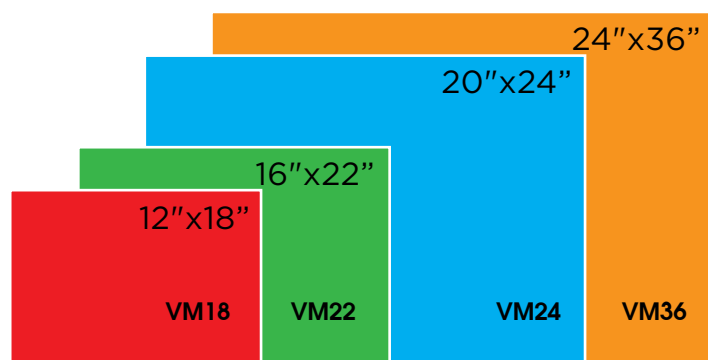

Standard Sizes

Custom Sizes and Shapes Available

5(R) **Pricing Per Individual Piece**

	2	4	6	8	10
VM18	\$34.00	\$27.00	\$24.00	\$21.00	\$18.00
VM22	\$39.00	\$32.00	\$28.00	\$25.00	\$21.00
VM24	\$45.00	\$37.00	\$33.00	\$30.00	\$26.00
VM36	\$54.00	\$46.00	\$43.00	\$37.00	\$33.00