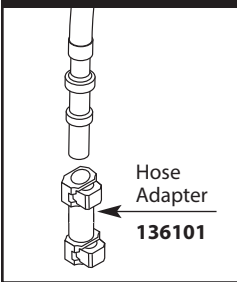

Hose Adapter
136101

HOSE ADAPTER CLIP

Clip
152767

Spout Tube Kit

161524 Chrome
161524SRS Spot Resist Stainless

Wand Kit

Pause Button - Until July 2012

100499 Chrome
100499SRS Spot Resist Stainless

Low Flow (ECO) - Until July 2012

148256 Chrome (*Obsolete*)
148256SRS Spot Resist Stainless (*Obsolete*)

Pause Button - After July 2012

162464 Chrome
162464SRS Spot Resist Stainless

Deck Gasket

143338 Clear
143338BL Black

Mounting Hardware

113173

Escutcheon & Gasket Kit

141002 Chrome
141002SRS Spot Resist Stainless

O-Ring and Screen Washer Kit

Until July 2012

141025

After July 2012

158550

Handle Kit

156034 Chrome
156034SRS Spot Resist Stainless

Dome Kit

141797 Chrome
141797SRS Spot Resist Stainless

Cartridge Nut

144266

Replacement Cartridge

1255

Soap Dispenser

100509 Chrome
100509SRS Spot Resist Stainless

Hose Kit

150259

Underdeck Service Kit

344113

Weight Kit

150260

Installation Tool

118305