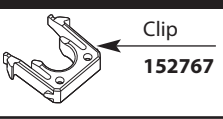

Clip
152767

Spout Tube Kit

161524 Chrome
161524SRS Spot Resist Stainless

Wand Kit

Pause Button - Until July 2012

100499 Chrome
100499SRS Spot Resist Stainless

Low Flow (ECO) - Until July 2012

148256 Chrome (*Obsolete*)
148256SRS Spot Resist Stainless (*Obsolete*)

Pause Button - After July 2012

162464 Chrome
162464SRS Spot Resist Stainless

Deck Gasket

143338 Clear
143338BL Black

Mounting Hardware

113173

Escutcheon & Gasket Kit

141002 Chrome
141002SRS Spot Resist Stainless

O-Ring and Screen Washer Kit

Until July 2012

141025

After July 2012

158550

Handle Kit

156034 Chrome
156034SRS Spot Resist Stainless

Dome Kit

141797 Chrome
141797SRS Spot Resist Stainless

Cartridge Nut

144266

Replacement Cartridge

1255

Soap Dispenser

100509 Chrome
100509SRS Spot Resist Stainless

Hose Kit

150259

Underdeck Service Kit

344113

Weight Kit

150260

Installation Tool

118305