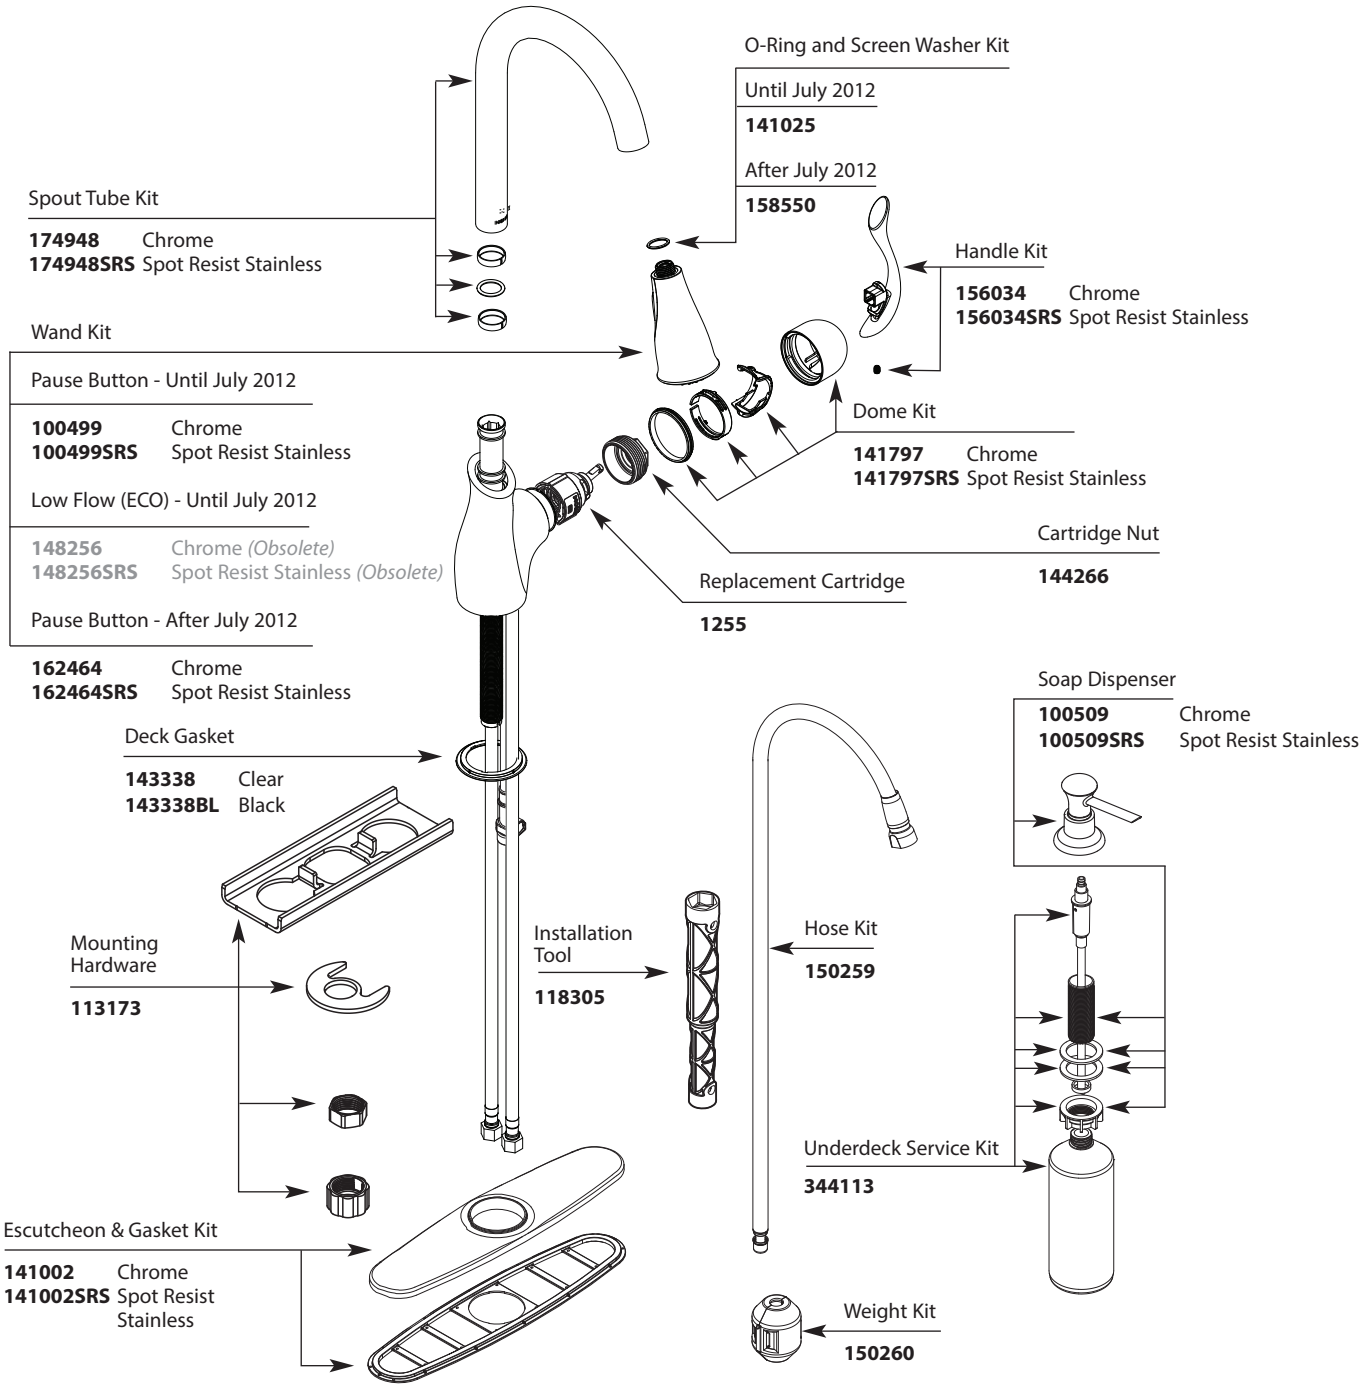

Buy it for looks. Buy it for life.®

Illustrated Parts

■ Order by Part Number

*There is more than 1 version of this model.
Page down to identify the version you have.*

BOUTIQUE Single-Handle High-Arc Pull Down Kitchen Faucet		
MODEL	TYPE	FINISH
CA87006	Lever	Chrome
CA87006SRS	Lever	Spot Resist Stainless

**QUICK CONNECTION
PRIOR TO 12/2009**

Hose Adapter
136101

HOSE ADAPTER CLIP

Clip
152767

Spout Tube Kit

161524 Chrome
161524SRS Spot Resist Stainless

Wand Kit

Pause Button - Until July 2012

100499 Chrome
100499SRS Spot Resist Stainless

Low Flow (ECO) - Until July 2012

148256 Chrome (*Obsolete*)
148256SRS Spot Resist Stainless (*Obsolete*)

Pause Button - After July 2012

162464 Chrome
162464SRS Spot Resist Stainless

144266

Replacement Cartridge

1255

Soap Dispenser

100509 Chrome
100509SRS Spot Resist Stainless

Hose Kit

150259

Underdeck Service Kit