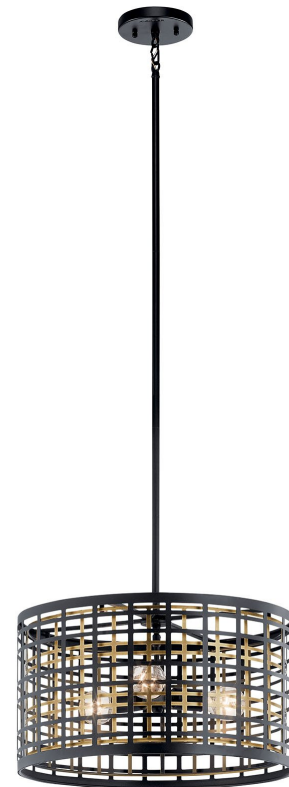

SPECIFICATIONS

Certifications/Qualifications	
Prop65	No
DarkSky Approved	No
Location Rating	Dry kichler.com/warranty
Dimensions	
Height	11.25"
Overall Height	49"
Weight	9.1 LBS
Canopy Width	5"
Canopy Depth	1"
Electrical	
Input Voltage	120 V
Light Source	
Light Source	Bulb
Lamp Included	Not Included
# Of Bulbs/LED Modules	3
Max Or Nominal Watt	75 W
Lamp Type	A19
Socket Type	E26 (Medium)
Dimmable	Yes
Dimmable Notes	Dimmable when used with dimmer switch (sold separately); when using LED bulbs, see bulb manufacturer dimming specifications.

Mounting/Installation	
Interior/Exterior	Interior Product
Mounting Weight	9.1 LBS
Modular	No
Lead Wire Length	120

FIXTURE ATTRIBUTES

Housing/Glass	
Primary Material	Steel
Shade Included	Yes
Shade Description	Metal Drum Shade
Shade Dimensions	18.00 DIA X 10.50

Product/Ordering Information	
SKU	44075BK
Finish	Black
UPC	783927538565

Finishes

Black

ALSO IN THIS FAMILY

44076BK

44077BK

44079BK