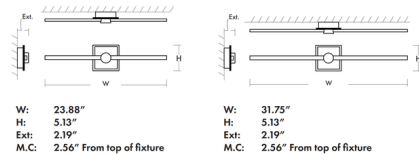

Shown in white / industrial brass / matte white

Specifications

COLOR	Matte White
BODY FINISH	White / Industrial Brass
WATTAGE	12.5W
DIMMER	Low Voltage Electronic
DIMENSIONS	23.88"W x 5.13"H x 2.19"D
INTEGRATED LED MODULE	1 x LED/12.5W/120V LED
COUNTRY OF ORIGIN	China