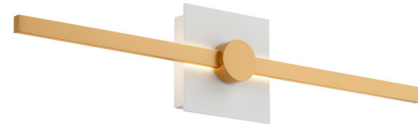

Lightology

lightology.com
866-954-4489
05-06-26

Project: _____
 Company: _____
 Location: _____ Fixture Type: _____
 SPEC #: **OXY1152939**
 Approved On: _____ Approved By: _____

Zora Bathroom Vanity Light

By Oxygen by Quorum

Description

The sleek Zora Bathroom Vanity Light delivers indirect lighting cast from its slim LED bar. Made of simple geometric shapes, the Zora is an artistic modern accent for your space. It can be installed vertically or horizontally, and can rotate 45 degrees. Dimmable with a TRIAC dimmer.

Shown in white / industrial brass / matte white

Specifications

COLOR	Matte White
BODY FINISH	White / Industrial Brass
WATTAGE	12.5W
DIMMER	Low Voltage Electronic
DIMENSIONS	23.88"W x 5.13"H x 2.19"D
INTEGRATED LED MODULE	1 x LED/12.5W/120V LED
COUNTRY OF ORIGIN	China