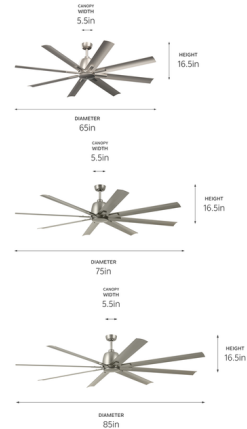

Description

The Breda Ceiling Fan incorporates soft lines into its design, offering a clean, tranquil aesthetic that works well in a range of indoor or outdoor settings. Its quiet, energy-efficient DC motor delivers powerful airflow to create a comfortable, refreshing environment. A handheld remote control with wall cradle is included and enables motor on/off, 6 speeds, and forward/reverse. Optional accessories are sold separately.

Shown in satin black / satin black

Specifications

BLADE COLOR	Satin Black
BODY FINISH	Satin Black
WATTAGE	N/A
DIMMER	N/A
DIMENSIONS	65"W x 16.5"H
BULB	N/A
COUNTRY OF ORIGIN	China

CLICK TO VIEW PRODUCT

Notes: