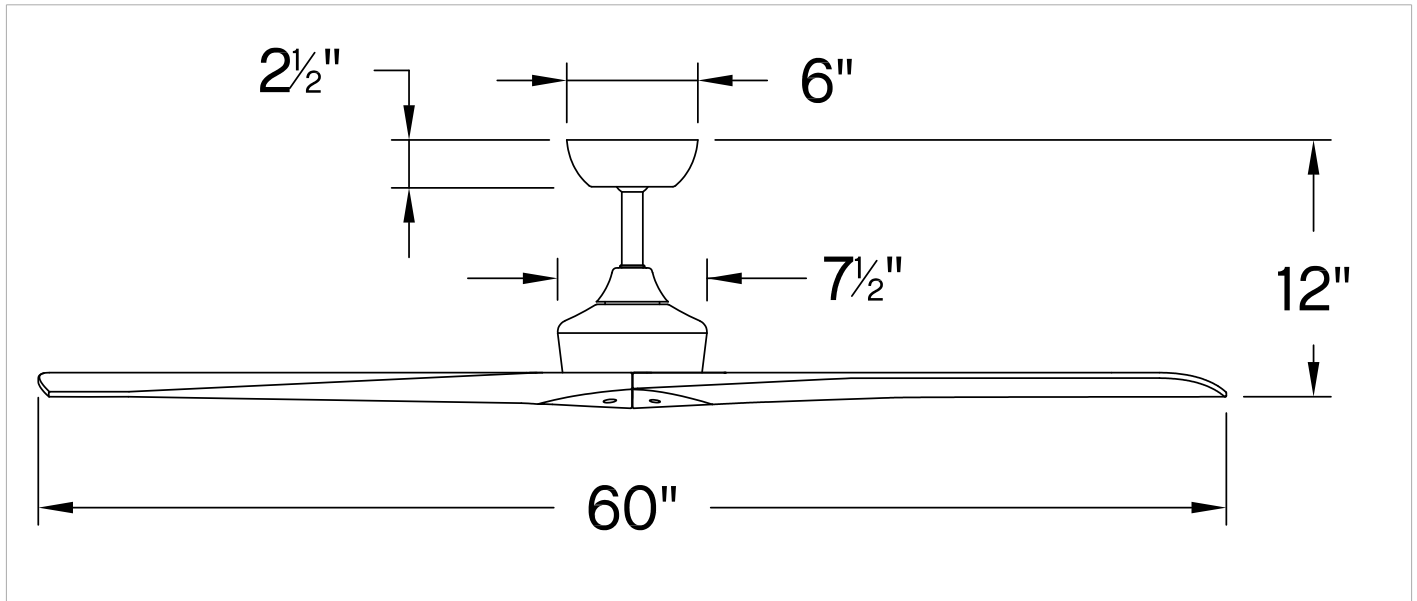

SHIPPING	
CARTON LENGTH:	32.5
CARTON WIDTH:	15
CARTON HEIGHT:	7.1

Built with a sleek, carefully crafted design, Chisel redefines dramatic style. Sturdy wood blades are available in a variety of sophisticated finishes to complement modern interiors and outdoor settings. Damp rated. Equipped with a 6-speed DC motor that is WiFi enabled and ready to connect right out of the box. Operated by the HIRO control or WiFi compatible with the Hinkley App.

HINKLEY

HINKLEY
33000 Pin Oak Parkway
Avon Lake, OH 44012

PHONE: (440) 653-5500
Toll Free: 1 (800) 446-5539

hinkley.com

CHISEL 60" SMART FAN

903760FMB-NDD

PERFORMANCE SPECIFICATIONS	STANDARD	
	HIGH SPEED	AVERAGE SPEED
Airflow	8035	5564
EnergyUse	33.6	20
EnergyCost	9	6
Efficiency	239	282
AMPS	0.48	0.28
RPMS	177	114