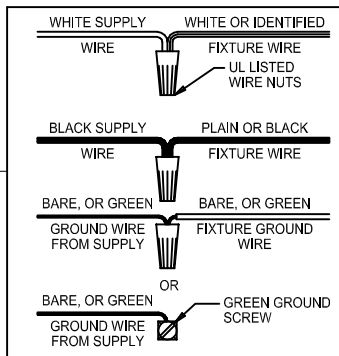

## 300233, 300234

\*\*\*\*\*  
**WARNING -** If any Special Control Devices are used with this Fixture, Follow the Instructions Carefully to assure full compliance with N.E.C. requirements. If there are any questions, contact a Qualified Electrical Contractor.

**CAUTION -** All glass is fragile, use care when handling Glass component(s) and or Lamp(s).  
 \*\*\*\*\*

**ASSEMBLY STEPS:**

**PASOS PARA ENSAMBLAR:**

**MODE D'ASSEMBLAGE:**

1. E,D → A
2. B,A → C
3. F → G
4. H,J → D
5. L,T,M → K
6. N → K