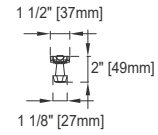

Assembly Type: Installation of optional 3cm top with sink

Drawer Box Material and Construction: 12mm Plywood/English Dovetail Joinery

Hardware Material and Finish: Zinc Alloy in Antique Pewter

Fits Drain Hole Size: 1 3/4"

Full Extension, Soft Close Glides

European Soft Close Hinges

Aluminum Laminate Drawer Liners

Adjustable Levelers

Dimension

Width: 59-1/4"

Depth: 23-3/8"

Height: 32-3/4"

Rough-In Height: 21-1/2"

60" S PROVIDENCE VANITY

JAMES MARTIN VANITIES

238-105-5311

Top View

Latch

Front View

Knob

JAMES MARTIN VANITIES

238-105-5311

Side View 1

Side View 2

Back View

All dimensions are nominal
Diagrams are of cabinet only- James Martin Optional Countertops and sinks are not shown

Visit website for warranty and installation information
www.jamesmartinvanities.com