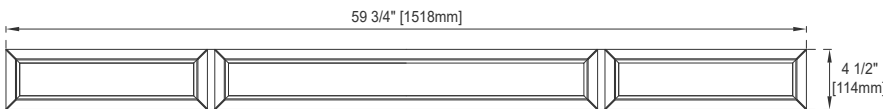

Assembly Type: Installation of optional 3cm top with sink

Drawer Box Material and Construction: 12mm Plywood/English Dovetail Joinery

Hardware Material and Finish: Zinc Alloy in Antique Pewter

Fits Drain Hole Size: 1 3/4"

Full Extension, Soft Close Glides

European Soft Close Hinges

Aluminum Laminate Drawer Liners

Adjustable Levelers

Dimension

Width: 59-1/4"

Depth: 23-3/8"

Height: 32-3/4"

Rough-In Height: 21-1/2"

60" S PROVIDENCE VANITY

JAMES MARTIN VANITIES

238-105-5311

Top View

Latch

Front View

Knob

JAMES MARTIN VANITIES

238-105-5311

Side View 1

Side View 2

Back View

All dimensions are nominal
Diagrams are of cabinet only- James Martin Optional Countertops and sinks are not shown

Visit website for warranty and installation information
www.jamesmartinvanities.com