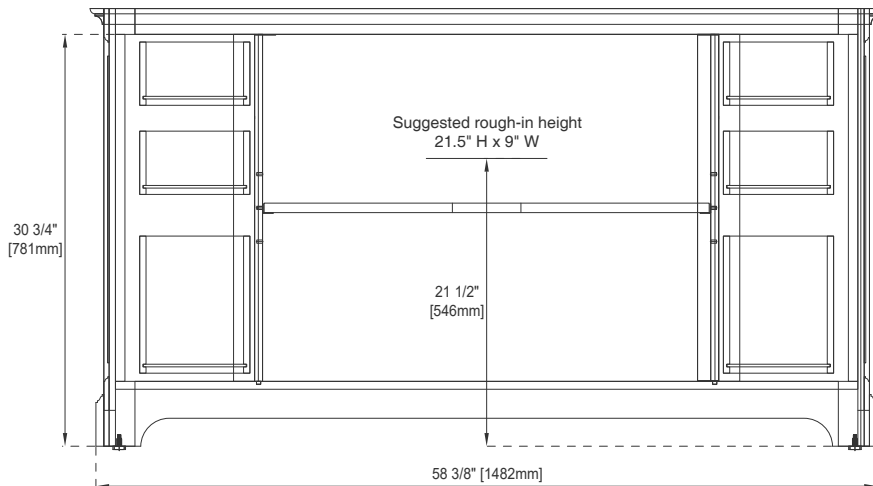

Assembly Type: Installation of optional 3cm top with sink

Drawer Box Material and Construction: 12mm Plywood/English Dovetail Joinery

Hardware Material and Finish: Zinc Alloy in Antique Pewter

Fits Drain Hole Size: 1 3/4"

Full Extension, Soft Close Glides

European Soft Close Hinges

Aluminum Laminate Drawer Liners

Adjustable Levelers

Dimension

Width: 59-1/4"

Depth: 23-3/8"

Height: 32-3/4"

Rough-In Height: 21-1/2"

60" S PROVIDENCE VANITY

JAMES MARTIN VANITIES

238-105-5311

Top View

Latch

Front View

Knob

JAMES MARTIN VANITIES

238-105-5311

Side View 1

Side View 2

Back View

All dimensions are nominal
Diagrams are of cabinet only- James Martin Optional Countertops and sinks are not shown

Visit website for warranty and installation information
www.jamesmartinvanities.com