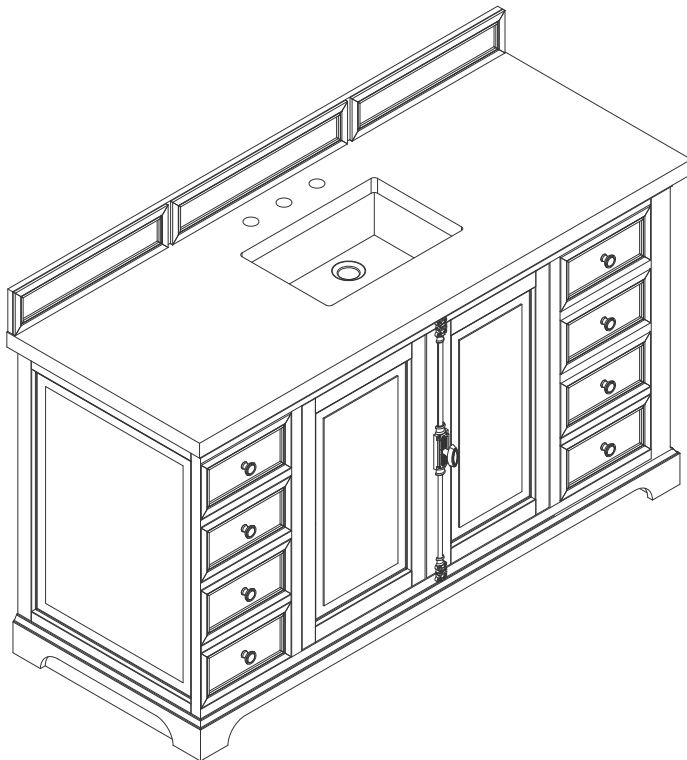

60" S PROVIDENCE VANITY

JAMES MARTIN
VANITIES

238-105-5311

Features and Materials

Solids: Ash

Veneers: Red OAK

Panels: Plywood

Installation Type: Floor Standing

Number of Basins: One, with optional 3cm top

Vanity Top Included: NO, Optional 3cm Tops Available with Sinks

Basins Included: NO

Overflow: Yes, Front Facing

Optional Wooden Backsplash

Number of Doors: Two

Number of Drawers: Six

Assembly Type: Installation of optional 3cm top with sink

Drawer Box Material and Construction: 12mm Plywood/English Dovetail Joinery

Hardware Material and Finish: Zinc Alloy in Antique Pewter

Fits Drain Hole Size: 1 3/4"

Full Extension, Soft Close Glides

European Soft Close Hinges

Aluminum Laminate Drawer Liners

Adjustable Levelers

Dimension

Width: 59-1/4"

Depth: 23-3/8"

Height: 32-3/4"