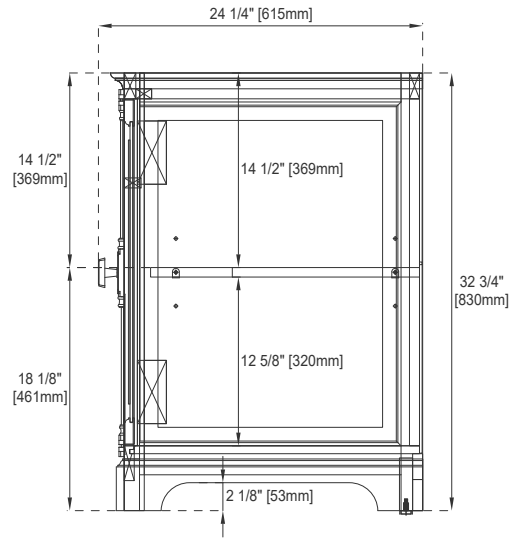

Full Extension, Soft Close Glides

European Soft Close Hinges

Aluminum Laminate Drawer Liners

Adjustable Levelers

Dimension

Width: 59-1/4"

Depth: 23-3/8"

Height: 32-3/4"

Rough-In Height: 21-1/2"

60" S PROVIDENCE VANITY

JAMES MARTIN VANITIES

238-105-5311

Top View

Latch

Front View

Knob

All dimensions are nominal

Diagrams are of cabinet only - James Martin Optional Countertops and sinks are not shown

Visit website for warranty and installation information
www.jamesmartinvanities.com

60" S PROVIDENCE VANITY

JAMES MARTIN VANITIES

238-105-5311

Side View 1

Side View 2

Back View

All dimensions are nominal
Diagrams are of cabinet only- James Martin Optional Countertops and sinks are not shown

Visit website for warranty and installation information
www.jamesmartinvanities.com