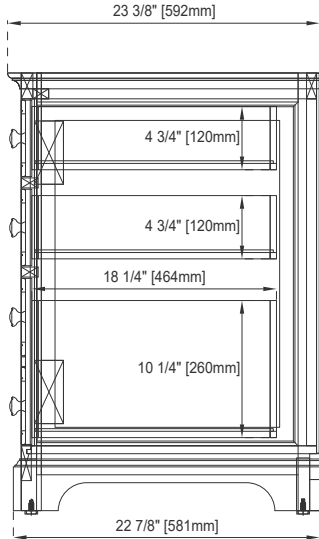

Full Extension, Soft Close Glides

European Soft Close Hinges

Aluminum Laminate Drawer Liners

Adjustable Levelers

Dimension

Width: 59-1/4"

Depth: 23-3/8"

Height: 32-3/4"

Rough-In Height: 21-1/2"

60" S PROVIDENCE VANITY

JAMES MARTIN VANITIES

238-105-5311

Top View

Latch

Front View

Knob

All dimensions are nominal

Diagrams are of cabinet only - James Martin Optional Countertops and sinks are not shown

Visit website for warranty and installation information
www.jamesmartinvanities.com

60" S PROVIDENCE VANITY

JAMES MARTIN VANITIES

238-105-5311

Side View 1

Side View 2

Back View

All dimensions are nominal
Diagrams are of cabinet only- James Martin Optional Countertops and sinks are not shown

Visit website for warranty and installation information
www.jamesmartinvanities.com