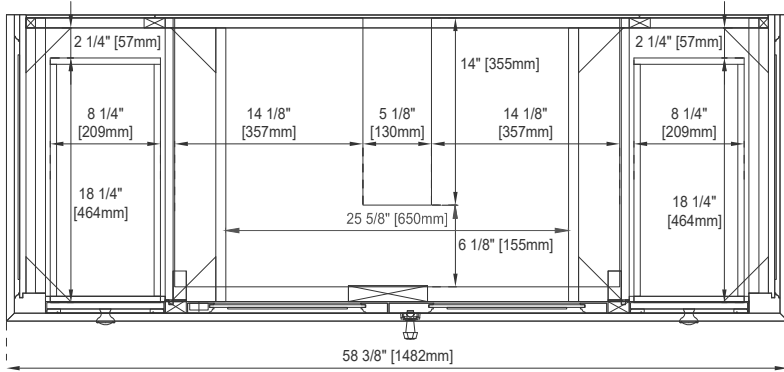

Number of Basins: One, with optional 3cm top

Vanity Top Included: NO, Optional 3cm Tops Available with Sinks

Basins Included: NO

Overflow: Yes, Front Facing

Optional Wooden Backsplash

Number of Doors: Two

Number of Drawers: Six

Assembly Type: Installation of optional 3cm top with sink

Drawer Box Material and Construction: 12mm Plywood/English Dovetail Joinery

Hardware Material and Finish: Zinc Alloy in Antique Pewter

Fits Drain Hole Size: 1 3/4"

Full Extension, Soft Close Glides

European Soft Close Hinges

Aluminum Laminate Drawer Liners

Adjustable Levelers

Dimension

Width: 59-1/4"

Depth: 23-3/8"

Height: 32-3/4"

Rough-In Height: 21-1/2"

60" S PROVIDENCE VANITY

JAMES MARTIN VANITIES

238-105-5311

Top View

Latch

Front View

Knob