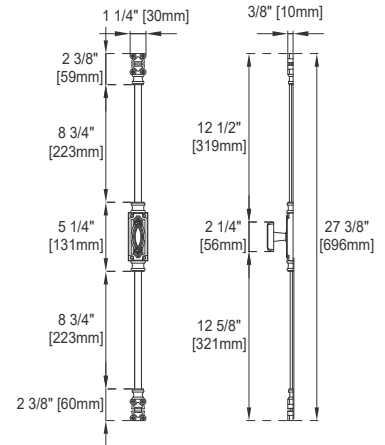

Assembly Type: Installation of optional 3cm top with sink

Drawer Box Material and Construction: 12mm Plywood/English Dovetail Joinery

Hardware Material and Finish: Zinc Alloy in Antique Pewter

Fits Drain Hole Size: 1 3/4"

Full Extension, Soft Close Glides

European Soft Close Hinges

Aluminum Laminate Drawer Liners

Adjustable Levelers

Dimension

Width: 59-1/4"

Depth: 23-3/8"

Height: 32-3/4"

Rough-In Height: 21-1/2"

60" S PROVIDENCE VANITY

JAMES MARTIN VANITIES

238-105-5311

Top View

Latch

Front View

Knob

JAMES MARTIN VANITIES

238-105-5311

Side View 1

Side View 2

Back View

All dimensions are nominal
Diagrams are of cabinet only- James Martin Optional Countertops and sinks are not shown

Visit website for warranty and installation information
www.jamesmartinvanities.com