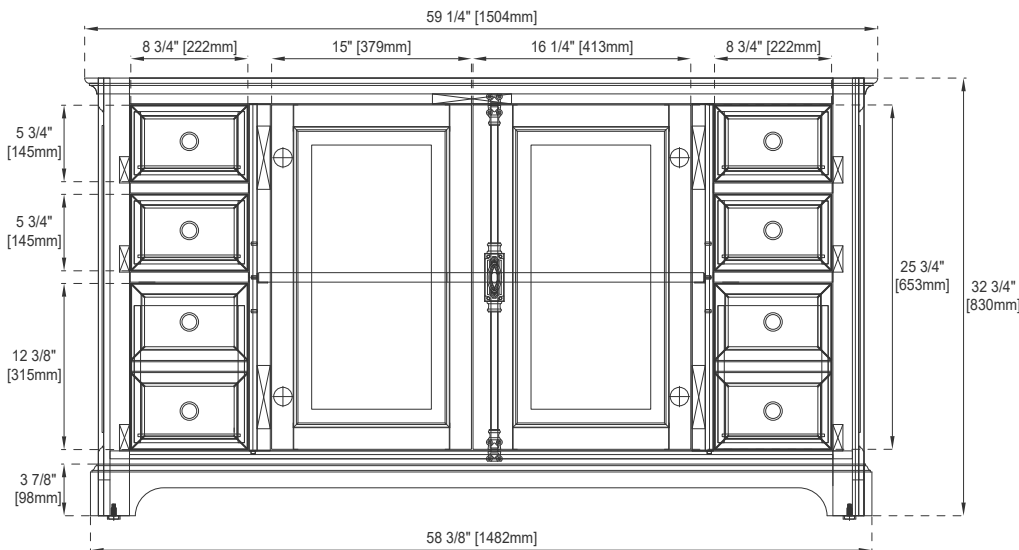

Assembly Type: Installation of optional 3cm top with sink

Drawer Box Material and Construction: 12mm Plywood/English Dovetail Joinery

Hardware Material and Finish: Zinc Alloy in Antique Pewter

Fits Drain Hole Size: 1 3/4"

Full Extension, Soft Close Glides

European Soft Close Hinges

Aluminum Laminate Drawer Liners

Adjustable Levelers

Dimension

Width: 59-1/4"

Depth: 23-3/8"

Height: 32-3/4"

Rough-In Height: 21-1/2"

60" S PROVIDENCE VANITY

JAMES MARTIN VANITIES

238-105-5311

Top View

Latch

Front View

Knob

JAMES MARTIN VANITIES

238-105-5311

Side View 1

Side View 2

Back View

All dimensions are nominal
Diagrams are of cabinet only- James Martin Optional Countertops and sinks are not shown

Visit website for warranty and installation information
www.jamesmartinvanities.com