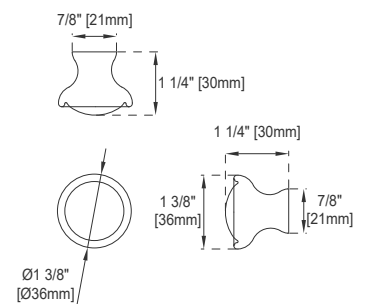

Assembly Type: Installation of optional 3cm top with sink

Drawer Box Material and Construction: 12mm Plywood/English Dovetail Joinery

Hardware Material and Finish: Zinc Alloy in Antique Pewter

Fits Drain Hole Size: 1 3/4"

Full Extension, Soft Close Glides

European Soft Close Hinges

Aluminum Laminate Drawer Liners

Adjustable Levelers

Dimension

Width: 59-1/4"

Depth: 23-3/8"

Height: 32-3/4"

Rough-In Height: 21-1/2"

60" S PROVIDENCE VANITY

JAMES MARTIN VANITIES

238-105-5311

Top View

Latch

Front View

Knob

JAMES MARTIN VANITIES

238-105-5311

Side View 1

Side View 2

Back View

All dimensions are nominal
Diagrams are of cabinet only- James Martin Optional Countertops and sinks are not shown

Visit website for warranty and installation information
www.jamesmartinvanities.com