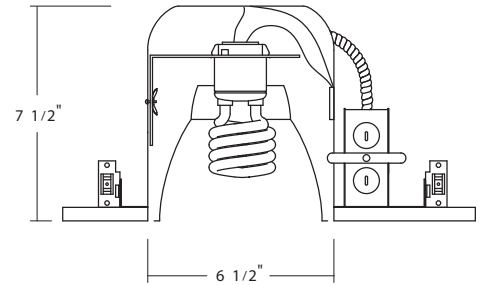

Project *Comments*

Catalog # *Prepared By*

Type *Date*

DESCRIPTION

- Suitable for new construction in residential and commercial applications.
- IC rated. Suitable for direct contact with insulation.
- Use one 120V 13W-27W GU24 lamp (not included).

HOUSING

- Airtight housing limits the exchange of air between ceiling plenum and heated/cooled areas.
- Washington State Energy Code approved to meet restricted airflow requirements.
- Adjustable socket bracket assures proper and consistent lamp positioning.
- 7 1/2" height allows use in 2" x 8" joist construction.

Plaster Frame

- Housing is secured to plaster frame with screws and can be removed for access to junction box.
- Housing adjusts from 1/2" to 1 1/2" to accommodate ceiling thickness.

JUNCTION BOX

- Listed for through branch circuit wiring and includes several 3/4" knockouts. Four pry-outs with integral strain relief simplify Romex installation.
- Supplied with three push-in wire connectors.

Order No	Description	Maximum Lamp Rating
	Specular	27W GU24 OD: 7"
17515	Clear	

Order No	Description	Maximum Lamp Rating
	Specular Cone	27W GU24 OD: 7"
17518CL	Clear (shown)	
17518WH	White	

Order No	Description	Maximum Lamp Rating
17519	Regressed Eyeball White Baffle Clear	27W GU24 OD: 7&1/8" Adjustable up to 30°