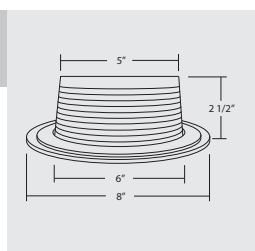

HANGER BARS

- Heavy-gauge NICOR captive hanger bars provide greater stability, allowing housing to be positioned at any point within a 24" joist span, then locked in place with set screws. Unique hanger bar lip design helps align can to joist. Four double-headed captive nails provide for ease of installation.
- Bars can be repositioned 90° on plaster frame without tools.
- Bars fit onto T-bar spine for quick alignment and can be permanently secured.
- Score lines allow bars to be shortened without tools to accommodate a 12" joist span.

LISTINGS

- UL listed for direct contact with insulation
- UL damp location
- UL feed-through
- CUL

Order No	Description	Maximum Lamp Rating
	Cone Baffle	27W GU24 OD: 7 1/2" Airtight
17525BK	Black	
17525BZ	Bronze	
17525NK	Nickel	
17525OB	Oil Rubbed Bronze	
17525WH	White (shown)	

Order No	Description	Maximum Lamp Rating
	Specular	27W GU24 OD: 7"
17515	Clear	

Order No	Description	Maximum Lamp Rating
	Specular Cone	27W GU24 OD: 7"
17518CL	Clear (shown)	
17518WH	White	

Order No	Description	Maximum Lamp Rating
17519	Regressed Eyeball White Baffle Clear	27W GU24 OD: 7&1/8" Adjustable up to 30°