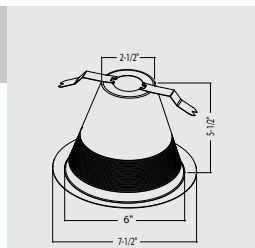

Order No	Description	Maximum Lamp Rating
	Cone Baffle	27W | GU24 OD: 7&1/2"
17550ACLP	White