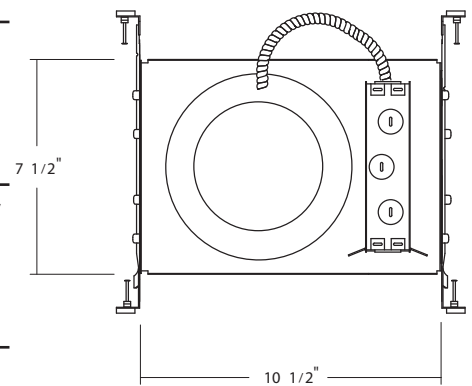

HOUSING

- Airtight housing limits the exchange of air between ceiling plenum and heated/cooled areas.
- Washington State Energy Code approved to meet restricted airflow requirements.
- Adjustable socket bracket assures proper and consistent lamp positioning.
- 7 1/2" height allows use in 2" x 8" joist construction.

Plaster Frame

- Housing is secured to plaster frame with screws and can be removed for access to junction box.
- Housing adjusts from 1/2" to 1 1/2" to accommodate ceiling thickness.

JUNCTION BOX

- Listed for through branch circuit wiring and includes several 3/4" knockouts. Four pry-outs with integral strain relief simplify Romex installation.
- Supplied with three push-in wire connectors.

HANGER BARS

- Heavy-gauge NICOR captive hanger bars provide greater stability, allowing housing to be positioned at any point within a 24" joist span, then locked in place with set screws. Unique hanger bar lip design helps align can to joist. Four double-headed captive nails provide for ease of installation.
- Bars can be repositioned 90° on plaster frame without tools.
- Bars fit onto T-bar spine for quick alignment and can be permanently secured.
- Score lines allow bars to be shortened without tools to accommodate a 12" joist span.

Order No	Description	Maximum Lamp Rating
	Specular	27W GU24 OD: 7"
17515	Clear	

Order No	Description	Maximum Lamp Rating
	Specular Cone	27W GU24 OD: 7"
17518CL	Clear (shown)	
17518WH	White	

Order No	Description	Maximum Lamp Rating
17519	Regressed Eyeball White Baffle Clear	27W GU24 OD: 7&1/8" Adjustable up to 30°