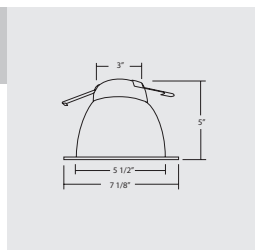

HANGER BARS

- Heavy-gauge NICOR captive hanger bars provide greater stability, allowing housing to be positioned at any point within a 24" joist span, then locked in place with set screws. Unique hanger bar lip design helps align can to joist. Four double-headed captive nails provide for ease of installation.
- Bars can be repositioned 90° on plaster frame without tools.
- Bars fit onto T-bar spine for quick alignment and can be permanently secured.
- Score lines allow bars to be shortened without tools to accommodate a 12" joist span.

Order No	Description	Maximum Lamp Rating
	Specular	27W GU24 OD: 7"
17515	Clear	

Order No	Description	Maximum Lamp Rating
	Specular Cone	27W GU24 OD: 7"
17518CL	Clear (shown)	
17518WH	White	

Order No	Description	Maximum Lamp Rating
17519	Regressed Eyeball White Baffle Clear	27W GU24 OD: 7&1/8" Adjustable up to 30°