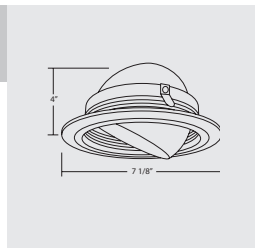

Order No	Description	Maximum Lamp Rating
	Specular	27W GU24 OD: 7"
17515	Clear	

Order No	Description	Maximum Lamp Rating
	Specular Cone	27W GU24 OD: 7"
17518CL	Clear (shown)	
17518WH	White	

Order No	Description	Maximum Lamp Rating
17519	Regressed Eyeball White Baffle Clear	27W GU24 OD: 7&1/8" Adjustable up to 30°