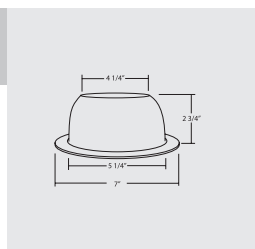

HANGER BARS

- Heavy-gauge NICOR captive hanger bars provide greater stability, allowing housing to be positioned at any point within a 24" joist span, then locked in place with set screws. Unique hanger bar lip design helps align can to joist. Four double-headed captive nails provide for ease of installation.
- Bars can be repositioned 90° on plaster frame without tools.
- Bars fit onto T-bar spine for quick alignment and can be permanently secured.
- Score lines allow bars to be shortened without tools to accommodate a 12" joist span.

LISTINGS

- UL listed for direct contact with insulation
- UL damp location
- UL feed-through
- CUL

Order No	Description	Maximum Lamp Rating
	Cone Baffle	27W GU24 OD: 7 1/2" Airtight
17525BK	Black	
17525BZ	Bronze	
17525NK	Nickel	
17525OB	Oil Rubbed Bronze	
17525WH	White (shown)	

Order No	Description	Maximum Lamp Rating
	Specular	27W GU24 OD: 7"
17515	Clear	

Order No	Description	Maximum Lamp Rating
	Specular Cone	27W GU24 OD: 7"
17518CL	Clear (shown)	
17518WH	White	

Order No	Description	Maximum Lamp Rating
17519	Regressed Eyeball White Baffle Clear	27W GU24 OD: 7&1/8" Adjustable up to 30°