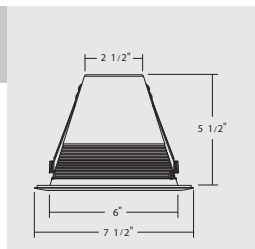

Order No	Description	Maximum Lamp Rating
	Cone Baffle	27W | GU24 OD: 7 1/2" Airtight
17525BK	Black	
17525BZ	Bronze	
17525NK	Nickel	
17525OB	Oil Rubbed Bronze	
17525WH	White (shown)