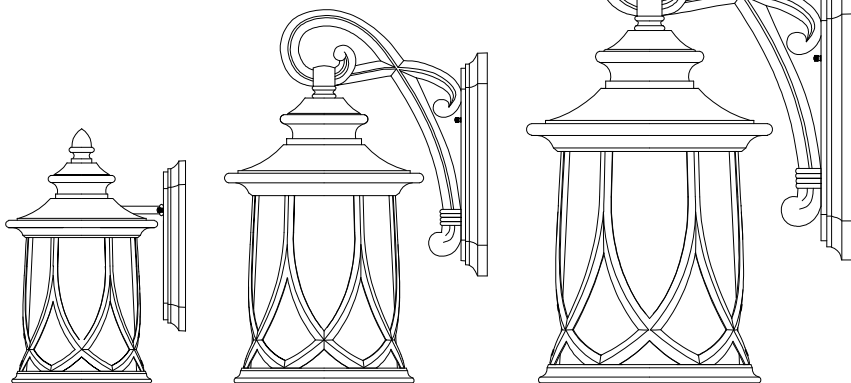

P8789-122
DECORATIVE BOTTOM PLATE
PLATO INFERIOR DECORATIVE
LA PLAQUE INFERIEURE DECORATIVE

For 5988 only
Para 5988 solo
Pour 5988 uniquement

Purchased separately
Separadamente Comprado
Separément Achete

Also available on HomeDepot.com
Tambien está disponible en HomeDepot.com
Aussi disponible sur HomeDepot.com

P5987

P5988

P5989