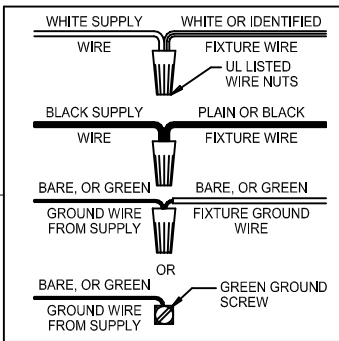

CAUTION: Read instructions carefully and turn electricity off at main circuit breaker panel before beginning installation.

5987, 5988, 5989

*****

WARNING - If any Special Control Devices are used with this Fixture, Follow the Instructions Carefully to assure full compliance with N.E.C. requirements. If there are any questions, contact a Qualified Electrical Contractor.

CAUTION - All glass is fragile, use care when handling Glass component(s) and or Lamp(s).

WARNING - To comply with the National Electrical Code and Underwriters Laboratories requirements, when installed outdoors, or in wet locations, the edge of the wall plate coming in contact with the mounting surface, must be sealed with a latex waterproof caulking to prevent water from entering the outlet box.

*****

ASSEMBLY STEPS:
PASOS PARA ENSAMBLAR:
ÉTAPES D'ASSEMBLAGE

1. A, B → C
2. D, E → A
3. F → G
4. H, J → D
5. L → K