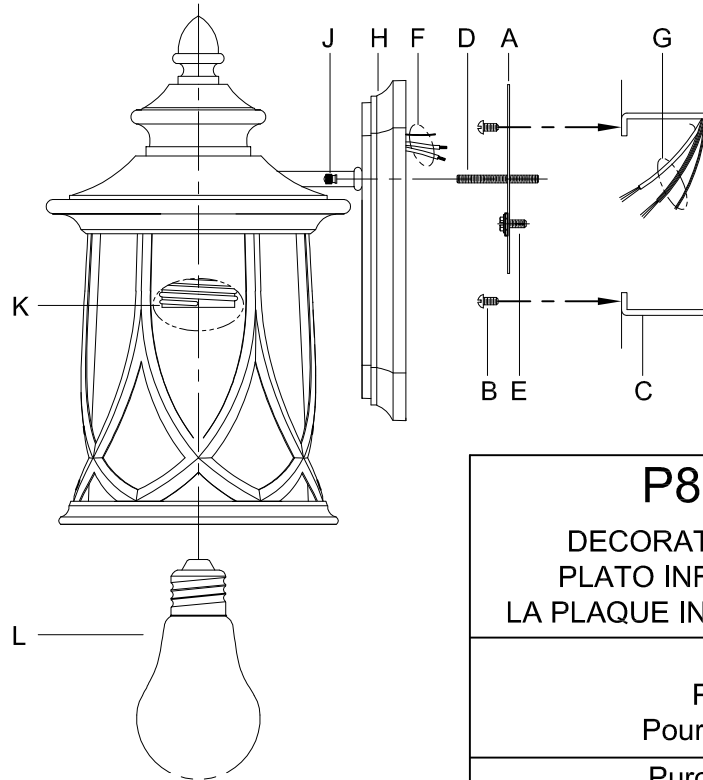

CAUTION: Read instructions carefully and turn electricity off at main circuit breaker panel before beginning installation.

5987, 5988, 5989

WARNING - If any Special Control Devices are used with this Fixture, Follow the Instructions Carefully to assure full compliance with N.E.C. requirements. If there are any questions, contact a Qualified Electrical Contractor.

CAUTION - All glass is fragile, use care when handling Glass component(s) and or Lamp(s).

WARNING - To comply with the National Electrical Code and Underwriters Laboratories requirements, when installed outdoors, or in wet locations, the edge of the wall plate coming in contact with the mounting surface, must be sealed with a latex waterproof caulking to prevent water from entering the outlet box.

ASSEMBLY STEPS:
PASOS PARA ENSAMBLAR:
ÉTAPES D'ASSEMBLAGE

1. A, B → C
2. D, E → A
3. F → G
4. H, J → D
5. L → K

B, C, G & L
 (NOT FURNISHED)
 (NO INCLUIDA)
 (NON FOURNIE)

P8789-122
 DECORATIVE BOTTOM PLATE
 PLATO INFERIOR DECORATIVE
 LA PLAQUE INFERIEURE DECORATIVE