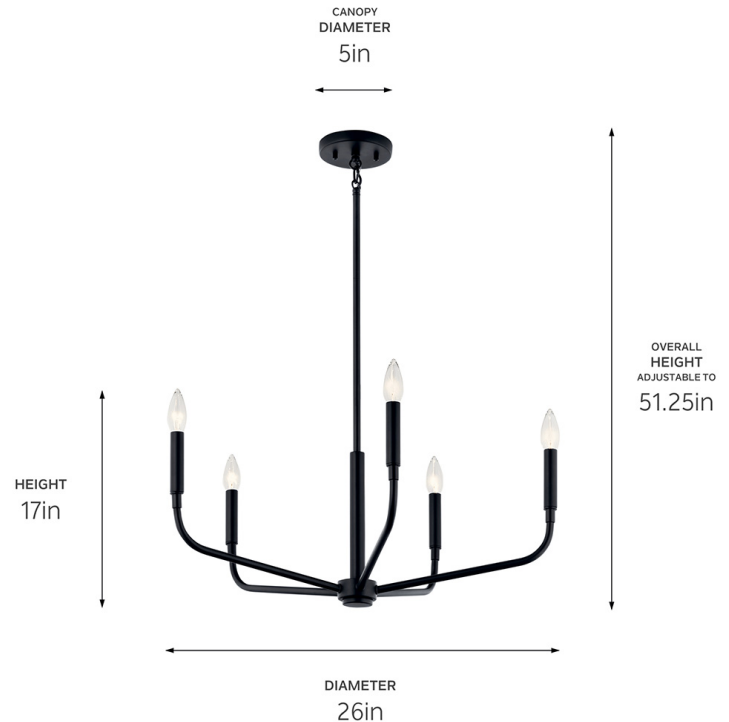

SPECIFICATIONS

Certifications/Qualifications

ADA Compliant	No
Prop65	No
Location Rating	Dry
	kichler.com/warranty

Dimensions

Height	17"
Overall Height	51.25"
Weight	4.7 LBS
Canopy Width	5"
Canopy Depth	1"

Electrical

Input Voltage	120 V

Light Source

Light Source	Bulb
Lamp Included	Not Included
# Of Bulbs/LED Modules	5
Max Or Nominal Watt	60 W
Lamp Type	B
Socket Type	E12 (Candelabra)
Dimmable	Yes

Mounting/Installation

Interior/Exterior	Interior Product
Mounting Weight	4.7 LBS
Lead Wire Length	144
Wire Connectors	Wire Nuts

FIXTURE ATTRIBUTES

Housing/Glass

Primary Material	Steel
Shade Included	No
Max Stem Tilt	90 °

Product/Ordering Information

SKU	52717BK
Finish	Black
UPC	783927046985

Finishes

- Black
- Brushed Nickel
- Champagne Bronze™