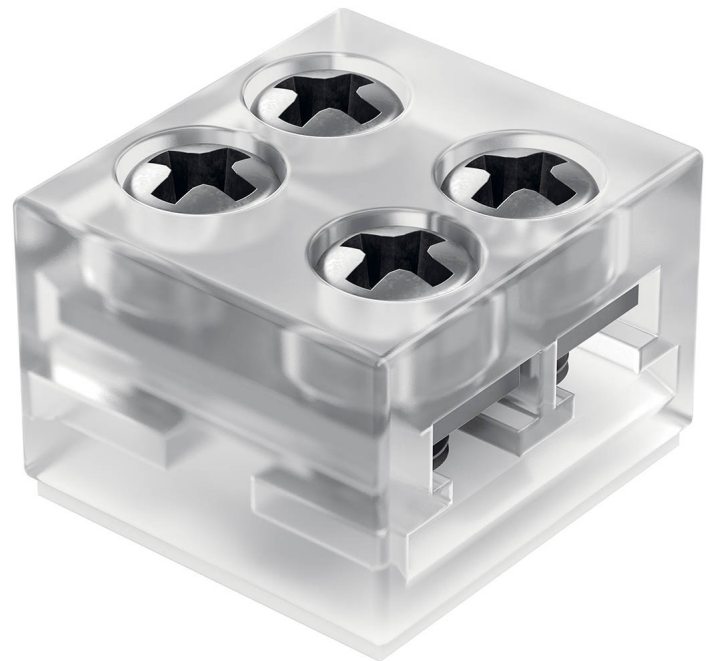

**SPECIFICATIONS**

Certifications/Qualifications

ADA Compliant	No
Prop65	No
Dark Sky Compliant	No
Location Rating	Dry
	<a href="http://kichler.com/warranty">kichler.com/warranty</a>

Dimensions

Height	0.25"
Length	0.5"
Width	0.5"
Weight	0.15 LBS

Light Source

Dimmable	No
----------	----

Mounting/Installation

Interior/Exterior	Interior Product
Mountable On Wall Or Ceiling	No
Mounting Weight	0.15 LBS
Modular	No

**FIXTURE ATTRIBUTES**

Housing/Glass

Primary Material	Plastic
Shade Included	No

Product/Ordering Information

SKU	1TBTT1CLR
Finish	Clear
UPC	783927808439

Finishes

Clear

**ALSO IN THIS FAMILY**

15570AZT

15570BKT

15575BK