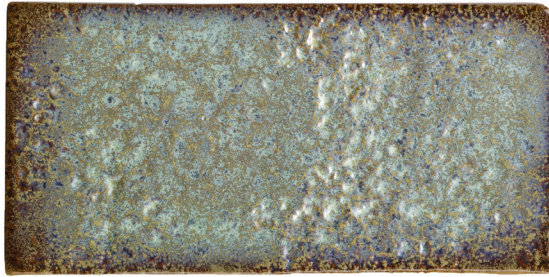

Texturo™ is a celebration of nature's perfectly imperfect beauty. This extruded porcelain tile blends ribbed and solid squares in a striking checkerboard pattern, offering a tactile experience that plays with light and shadow. With its mixed finish and handcrafted feel, Texturo brings organic warmth and modern sophistication to walls and surfaces, making every installation a statement in subtle contrast.

TEXTURO™

Extruded Glazed Porcelain

Ochre

Rift Ochre

Cobalt

Rift Cobalt

Sky

Rift Sky

White

Rift White

All Colors Available in Glossy Finish

Sizes					
	4" x 8" 3.94" x 7.87"				
Thickness	12mm				
Grout Joint Recommendation	Check Website				
Testing	Breaking Strength C648	Chemical Resistance C650	Water Absorption C373	Scratch Hardness MOHS	Shade Variation Rating
Results*	Check Website	Check Website	Check Website	Check Website	V1