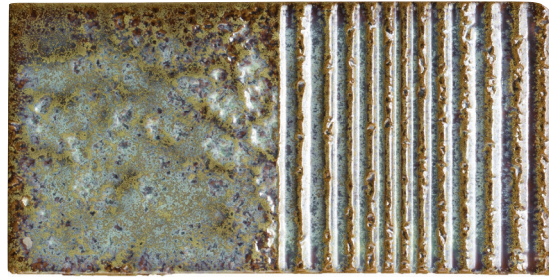

Texturo™ is a celebration of nature's perfectly imperfect beauty. This extruded porcelain tile blends ribbed and solid squares in a striking checkerboard pattern, offering a tactile experience that plays with light and shadow. With its mixed finish and handcrafted feel, Texturo brings organic warmth and modern sophistication to walls and surfaces, making every installation a statement in subtle contrast.

TEXTURO™

Extruded Glazed Porcelain

Ochre

Rift Ochre

Cobalt

Rift Cobalt

Sky

Rift Sky

White

Rift White

All Colors Available in Glossy Finish

Sizes					
	4" x 8" 3.94" x 7.87"				
Thickness	12mm				
Grout Joint Recommendation	Check Website				
Testing	Breaking Strength C648	Chemical Resistance C650	Water Absorption C373	Scratch Hardness MOHS	Shade Variation Rating
Results*	Check Website	Check Website	Check Website	Check Website	V1