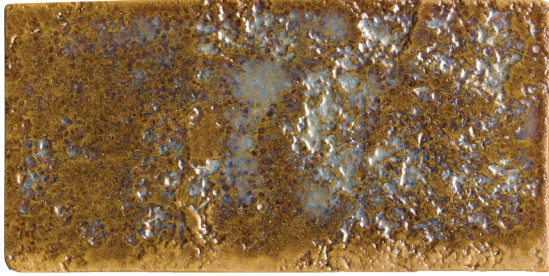

Texturo™ is a celebration of nature's perfectly imperfect beauty. This extruded porcelain tile blends ribbed and solid squares in a striking checkerboard pattern, offering a tactile experience that plays with light and shadow. With its mixed finish and handcrafted feel, Texturo brings organic warmth and modern sophistication to walls and surfaces, making every installation a statement in subtle contrast.

TEXTURO™

Extruded Glazed Porcelain

Ochre

Rift Ochre

Cobalt

Rift Cobalt

Sky

Rift Sky

White

Rift White

All Colors Available in Glossy Finish

Sizes					
	4" x 8" 3.94" x 7.87"				
Thickness	12mm				
Grout Joint Recommendation	Check Website				
Testing	Breaking Strength C648	Chemical Resistance C650	Water Absorption C373	Scratch Hardness MOHS	Shade Variation Rating
Results*	Check Website	Check Website	Check Website	Check Website	V1