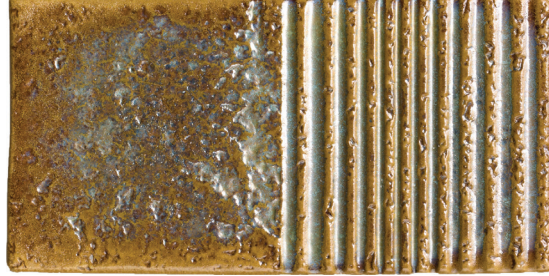

Texturo™ is a celebration of nature's perfectly imperfect beauty. This extruded porcelain tile blends ribbed and solid squares in a striking checkerboard pattern, offering a tactile experience that plays with light and shadow. With its mixed finish and handcrafted feel, Texturo brings organic warmth and modern sophistication to walls and surfaces, making every installation a statement in subtle contrast.

TEXTURO™

Extruded Glazed Porcelain

Ochre

Rift Ochre

Cobalt

Rift Cobalt

Sky

Rift Sky

White

Rift White

All Colors Available in Glossy Finish

Sizes					
	4" x 8" 3.94" x 7.87"				
Thickness	12mm				
Grout Joint Recommendation	Check Website				
Testing	Breaking Strength C648	Chemical Resistance C650	Water Absorption C373	Scratch Hardness MOHS	Shade Variation Rating
Results*	Check Website	Check Website	Check Website	Check Website	V1