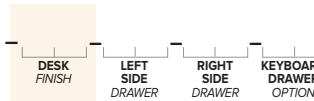

Wood is a natural material with variations in color, grain, and texture. Finished product will differ from these samples and an exact match cannot be guaranteed.