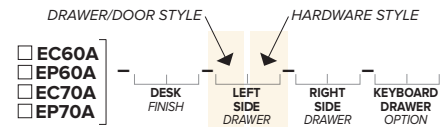

DRAWER/DOOR OPTIONS

Choose a DRAWER/DOOR STYLE for your Desk. Next, choose a HARDWARE STYLE. Enter the two corresponding digits from your DRAWER/DOOR STYLE choice and HARDWARE STYLE choice in the spaces provided. Be sure to fill in both left side and right side choices. If there are no Drawers or Doors, "00" is entered.