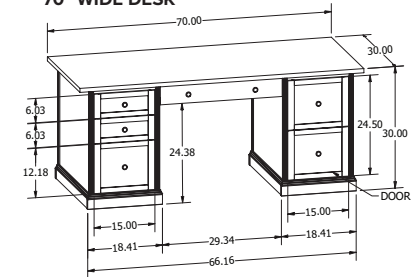

70" WIDE DESK