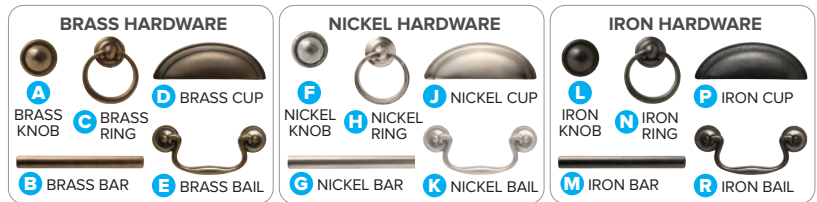

5 INSET PANEL

KEYBOARD DRAWER OPTIONS

Choose a HARDWARE FINISH for the flat panel Center Keyboard Drawer. Enter the two corresponding digits in the spaces provided.

- ☐ EC60A
- ☐ EP60A
- ☐ EC70A
- ☐ EP70A

Note: There is only one panel style for the center keyboard drawer