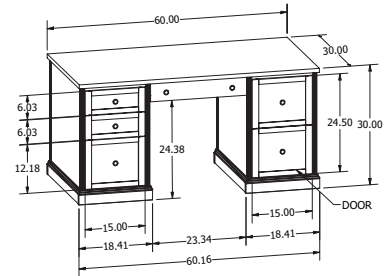

60" WIDE DESK