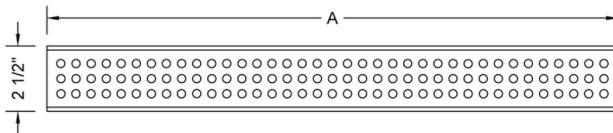

24" Channel Drain Round Dotted Grate Model #: 6212-24-

FEATURES:

- 304 stainless steel construction
- Nominal Size: 24"
- Key included to remove grate for easy cleaning
- Adjustable feet for perfect installation
- JACLO channel drain body sold separately
- Standard finishes: BSS & PSS. Additional finishes available: MBK, WH, & JACLO-COLOR. Call for pricing and availability

AVAILABLE FINISHES:

White (WH) Polished Stainless (PSS) Brushed Stainless (BSS)

SPECIFICATION DRAWING:

JACLO DOTTED GRATE ONLY		
PART. #	DESCRIPTION	A
6212-24-XXX	DOTTED GRATE	22 1/4"
6212-32-XXX	DOTTED GRATE	30 1/8"
6212-36-XXX	DOTTED GRATE	34 1/8"
6212-42-XXX	DOTTED GRATE	42"
6212-48-XXX	DOTTED GRATE	46"
6212-60-XXX	DOTTED GRATE	57 3/4"