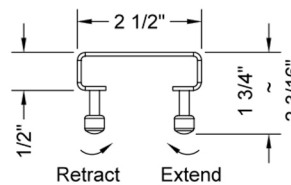

24" Channel Drain Round Dotted Grate Model #: 6212-24-

FEATURES:

- 304 stainless steel construction
- Nominal Size: 24"
- Key included to remove grate for easy cleaning
- Adjustable feet for perfect installation
- JACLO channel drain body sold separately
- Standard finishes: BSS & PSS. Additional finishes available: MBK, WH, & JACLO-COLOR. Call for pricing and availability

AVAILABLE FINISHES:

White (WH) Polished Stainless (PSS) Brushed Stainless (BSS)

SPECIFICATION DRAWING:

JACLO DOTTED GRATE ONLY		
PART. #	DESCRIPTION	A
6212-24-XXX	DOTTED GRATE	22 1/4"
6212-32-XXX	DOTTED GRATE	30 1/8"
6212-36-XXX	DOTTED GRATE	34 1/8"
6212-42-XXX	DOTTED GRATE	42"
6212-48-XXX	DOTTED GRATE	46"
6212-60-XXX	DOTTED GRATE	57 3/4"