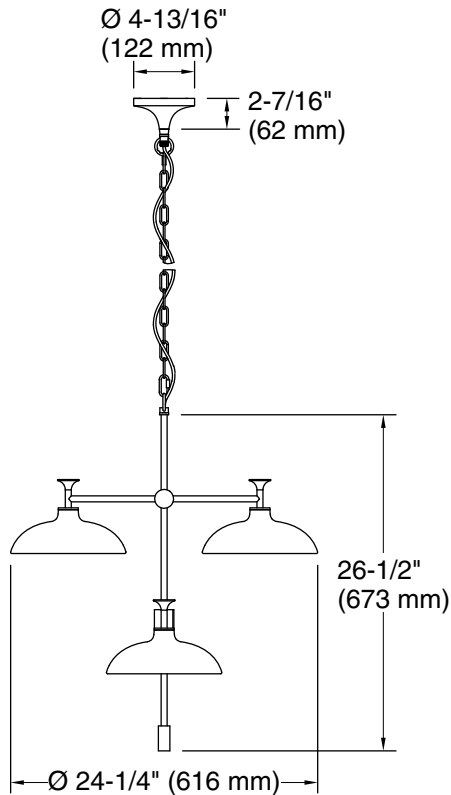

Required Electrical Service

One circuit required.

120 V, 2 A, 60 Hz

Technical Information

All product dimensions are nominal.

Material:	Steel, Aluminum, Glass
Number of Lights:	4
Lighting Type:	Socket-based
Socket Type:	E-12 Candelabra
Number of Shades:	4
Shade Type:	Glass - clear
Hanging Type:	Chain
Height:	$35\text{-}1/4''$ (895 mm) - $89\text{-}1/4''$ (2267 mm)