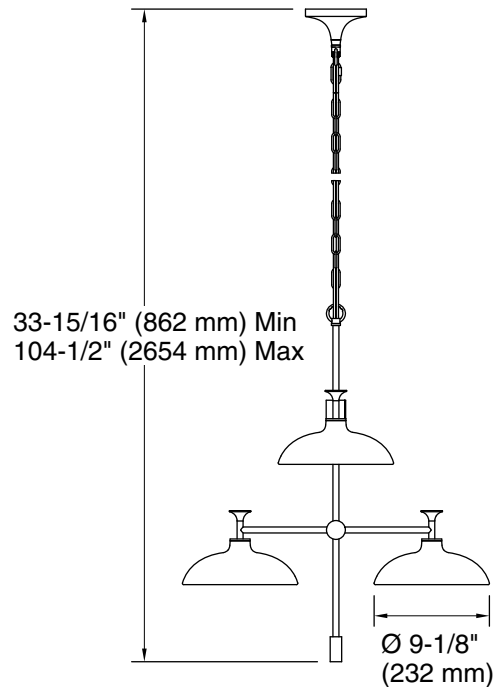

Required Electrical Service

One circuit required.

120 V, 2 A, 60 Hz

Technical Information

All product dimensions are nominal.

Material:	Steel, Aluminum, Glass
Number of Lights:	4
Lighting Type:	Socket-based
Socket Type:	E-12 Candelabra
Number of Shades:	4
Shade Type:	Glass - clear
Hanging Type:	Chain
Height:	$35\text{-}1/4''$ (895 mm) - $89\text{-}1/4''$ (2267 mm)