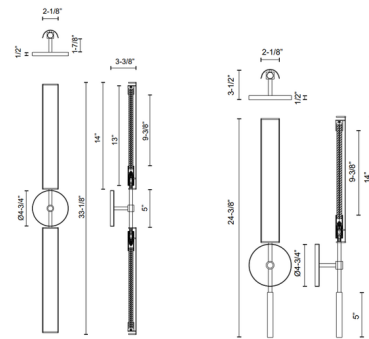

Lightology

lightology.com
866-954-4489
05-06-26

Project: _____

Company: _____

Location: _____ Fixture Type: _____

SPEC #: **ALO1019195**

Approved On: _____ Approved By: _____

Astrid Wall Sconce

By Alora

Description

The Astrid Wall Sconce features one or two integrated LED bars with a Clear Glass shade and an Urban Bronze or Vintage Brass finish. ETL listed.

Specifications

COLOR . . . . . Clear
BODY FINISH . . . . . Urban Bronze
WATTAGE 7W
DIMMER . . . . . Low Voltage Electronic
DIMENSIONS . . . . . 4.75"W x 24.375"H x 3.5"D
INTEGRATED LED MODULE . . . . . 1 x LED/7W/120V LED
COUNTRY OF ORIGIN . . . . . China

Technical Information

COLOR RENDERING . . . . . 90 CRI
LAMP COLOR 2700K
LUMENS/WATT 105.00
LUMINOUS FLUX . . . . . 735 lumens

Shown in urban bronze / clear

CLICK TO VIEW PRODUCT

Notes: