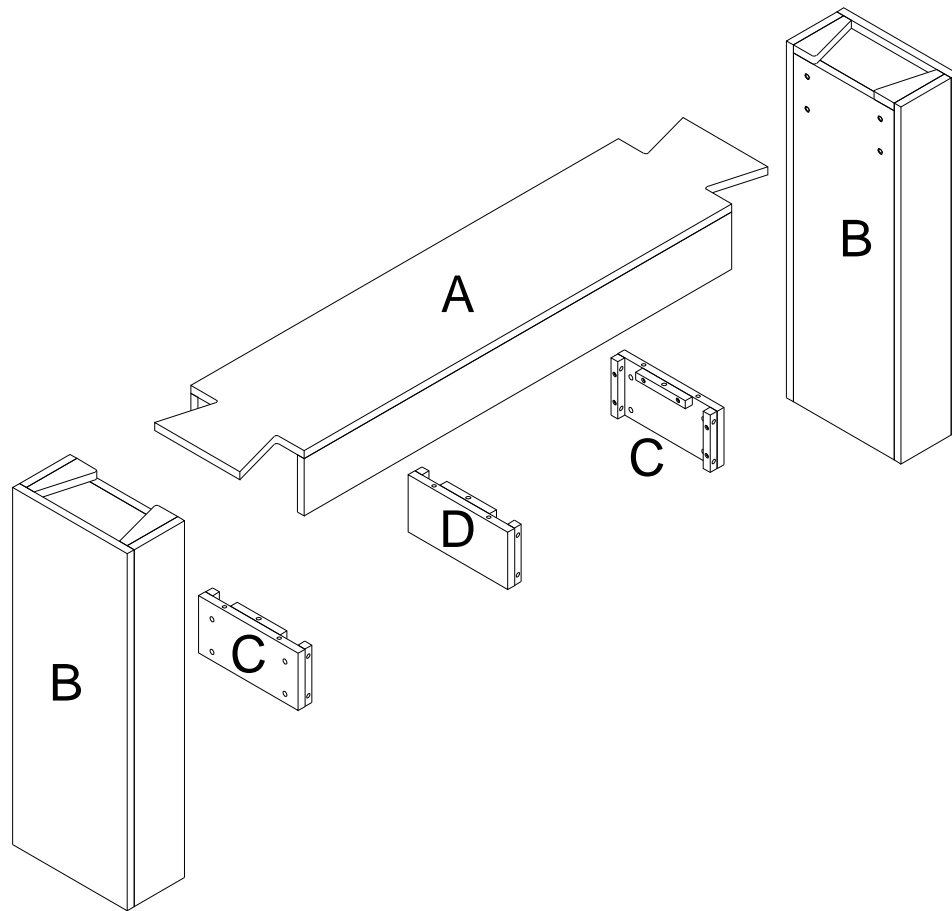

# Part list - Console Table 1420mm

**Identifying the hardware**-Identify the hardware using the illustrations below