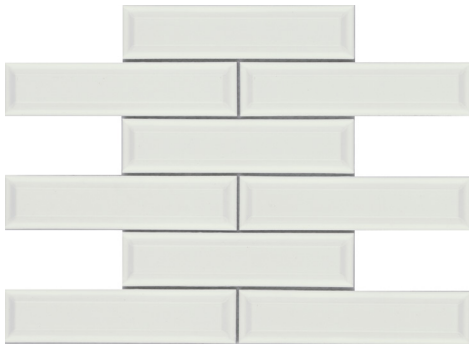

Add dimension to a room with 3D tiles & instantly get a unique and classic look in any bathroom or kitchen setting with Kinetic™. Kinetic ceramic mosaics create smooth, low-maintenance surfaces and come in 5 different colors. These 3D tiles are versatile for all kinds of applications creating a modern and clean look.

# KINETIC™

*Glazed Ceramic Mosaic*

White

Gray

Skim

Mink

Blue

<p><b>Sizes</b></p>	 <p>11" x 12" 11.22" x 11.57"</p>
<p><b>Thickness</b></p>	<p>9mm</p>
<p><b>Testing</b></p>	<p>Shade Variation Rating</p>
<p><b>Results*</b></p>	<p>V2</p>