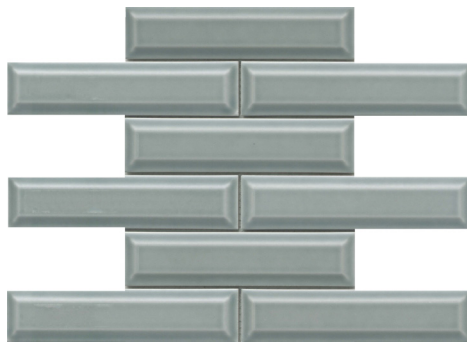

Add dimension to a room with 3D tiles & instantly get a unique and classic look in any bathroom or kitchen setting with Kinetic™. Kinetic ceramic mosaics create smooth, low-maintenance surfaces and come in 5 different colors. These 3D tiles are versatile for all kinds of applications creating a modern and clean look.

# KINETIC™

*Glazed Ceramic Mosaic*

White

Gray

Skim

Mink

Blue

<p><b>Sizes</b></p>	 <p>11" x 12" 11.22" x 11.57"</p>
<p><b>Thickness</b></p>	<p>9mm</p>
<p><b>Testing</b></p>	<p>Shade Variation Rating</p>
<p><b>Results*</b></p>	<p>V2</p>