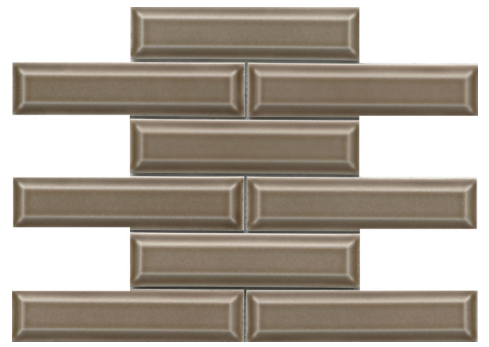

Add dimension to a room with 3D tiles & instantly get a unique and classic look in any bathroom or kitchen setting with Kinetic™. Kinetic ceramic mosaics create smooth, low-maintenance surfaces and come in 5 different colors. These 3D tiles are versatile for all kinds of applications creating a modern and clean look.

# KINETIC™

*Glazed Ceramic Mosaic*

White

Gray

Skim

Mink

Blue

<p><b>Sizes</b></p>	 <p>11" x 12" 11.22" x 11.57"</p>
<p><b>Thickness</b></p>	<p>9mm</p>
<p><b>Testing</b></p>	<p>Shade Variation Rating</p>
<p><b>Results*</b></p>	<p>V2</p>